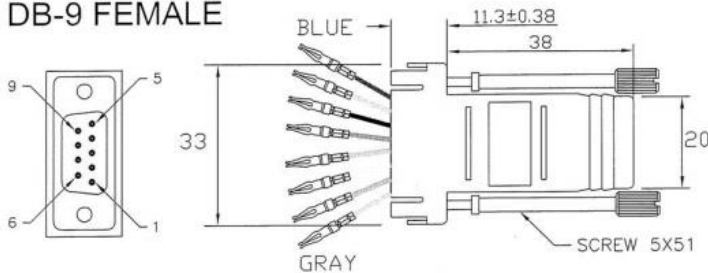

Professionally approved products.

Datasheet

RJ45 to 9 way D skt

RS Stock number [625-6243](#)

Dimensions: (mm)

DB-9 FEMALE

DB-9 MALE

8P8C

NOTE:
COVER COLOR:GRAY

COLOR	RJ45	8P8C
BLUE	1	1
ORANGE	2	2
BLACK	3	3
RED	4	4
GREEN	5	5
YELLOW	6	6
BROWN	7	7
GRAY	8	8

WIRING

Specifications

- Housing: ABS Resin UL94V-2
- Colour: Beige
- Contacts: Phosphor Bronze
- Contact Plating: Gold over Nickel