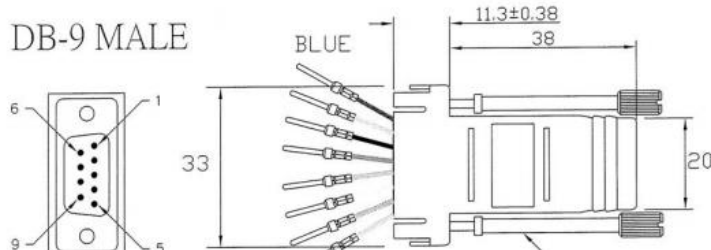

Professionally approved products.

Datasheet

RJ45 to 9 way D skt

RS Stock number [625-6243](#)

Dimensions: (mm)

DB-9 FEMALE

DB-9 MALE

8P8C

NOTE:
COVER COLOR:GRAY

COLOR	RJ45	8P8C
BLUE	1	1
ORANGE	2	2
BLACK	3	3
RED	4	4
GREEN	5	5
YELLOW	6	6
BROWN	7	7
GRAY	8	8

WIRING

Specifications

- Housing: ABS Resin UL94V-2
- Colour: Beige
- Contacts: Phosphor Bronze
- Contact Plating: Gold over Nickel