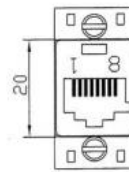

Professionally approved products.

Datasheet

RJ45 to 9 way D skt

RS Stock number [625-6243](#)

Dimensions: (mm)

DB-9 FEMALE

DB-9 MALE

8P8C

NOTE:
COVER COLOR:GRAY

COLOR	RJ45	8P8C
BLUE	1	1
ORANGE	2	2
BLACK	3	3
RED	4	4
GREEN	5	5
YELLOW	6	6
BROWN	7	7
GRAY	8	8

WIRING

Specifications

- Housing: ABS Resin UL94V-2
- Colour: Beige
- Contacts: Phosphor Bronze
- Contact Plating: Gold over Nickel