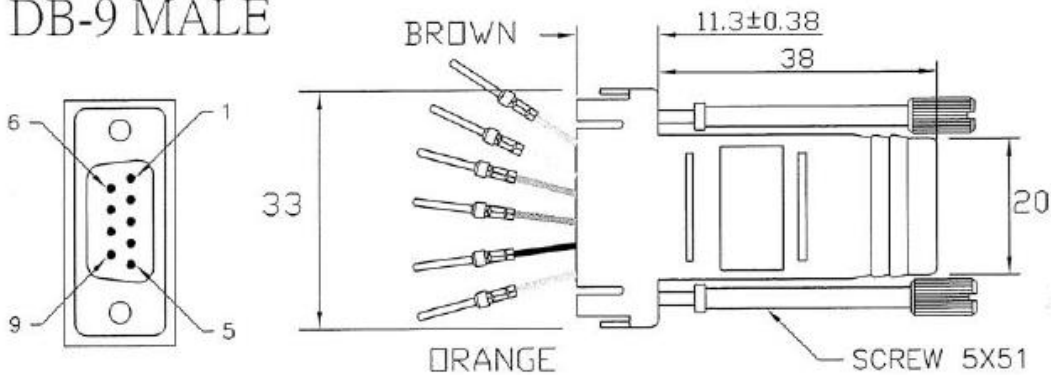

Professionally approved products.

Datasheet

**RJ11 to 9 way D skt.**

RS Stock number [625-6192](#)

DB-9 FEMALE

6P6C

DB-9 MALE

6P6C