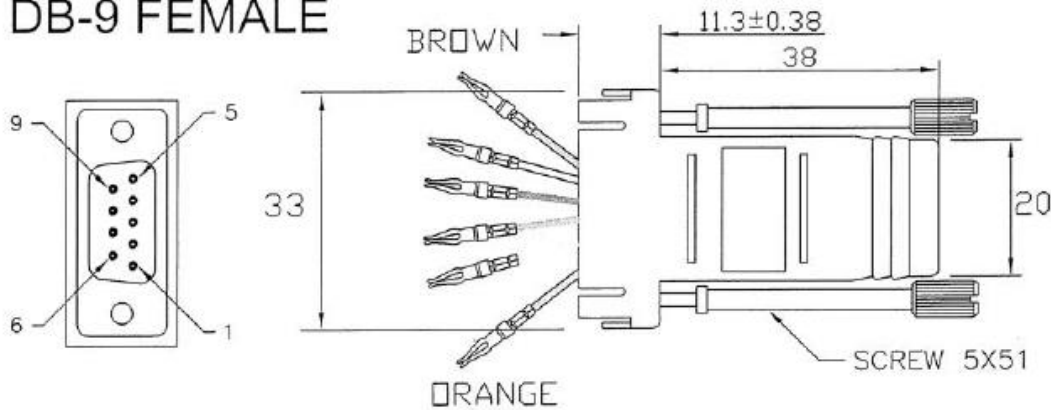

Professionally approved products.

Datasheet

**RJ11 to 9 way D skt.**

RS Stock number [625-6192](#)

DB-9 FEMALE

6P6C

DB-9 MALE

6P6C