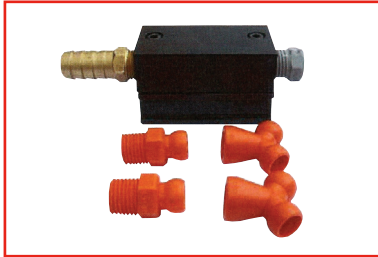

ENGLISH

Datasheet RS Pro Magnetic Distributor Base

RS Stock No: 623-5252

Specifications:

Kit supplied complete with
Magnetic Base
Supply Hose Connector
1 x Blanking Plug
2 x 1/4" NPT Connectors
2 x 1/4" Y Connectors

Order Code	Manufacturers Code	Description
623-5252	MC-0199	Magnetic Distributor Base