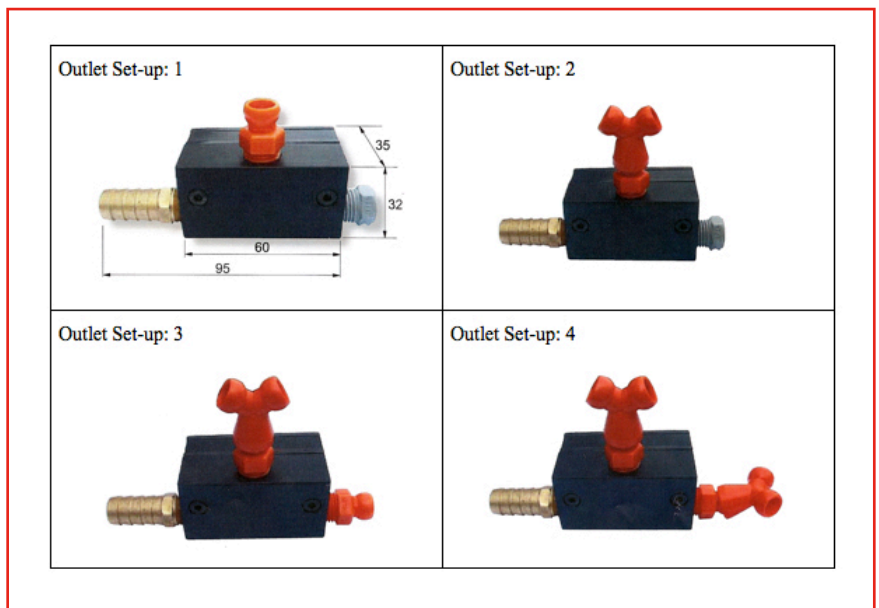

ENGLISH

Datasheet RS Pro Magnetic Distributor Base

RS Stock No: 623-5252

Specifications:

Kit supplied complete with
Magnetic Base
Supply Hose Connector
1 x Blanking Plug
2 x 1/4" NPT Connectors
2 x 1/4" Y Connectors

Order Code	Manufacturers Code	Description
623-5252	MC-0199	Magnetic Distributor Base