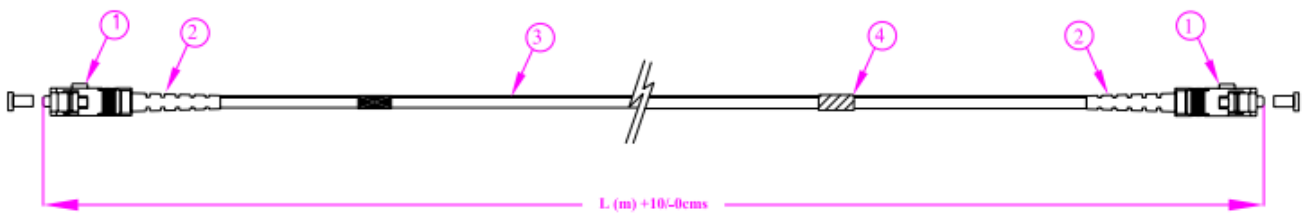

Professionally approved products.

Datasheet Fibre Optic Cable Assembly

RS Stock number 536-8193

Dimensions: (mm)

No.	Description	Ea
1	SC Connector	2
2	SC Boots	2
3	Identification Label	1
4	2.8mm Simplex Cable	1

Specification

Connector: SC Clips shall be mounted to the connector to make it duplex

Optical Performance: (IEC 61300-3-4)

Multimode: (@ 130mm)

Max.IL-0.30dB Typical: 0.20dB

Single mode: (@1310mm and or 1550mm)

Max. IL – 0.30dB Typical: 0.20dB

Return Loss: >50dB

RoHS Compliant

Coiling Diameter: Greater than 200mm