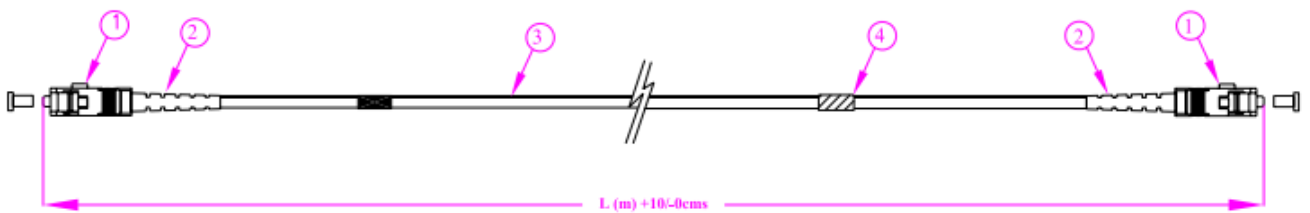

Professionally approved products.

Datasheet Fibre Optic Cable Assembly

RS Stock number 536-8165

Dimensions: (mm)

No.	Description	Ea
1	SC Connector	2
2	SC Boots	2
3	Identification Label	1
4	2.8mm Simplex Cable	1

Specification

Connector: SC Clips shall be mounted to the connector to make it duplex

Optical Performance: (IEC 61300-3-4)

Multimode: (@ 130mm)

Max.IL-0.30dB Typical: 0.20dB

Single mode: (@1310mm and or 1550mm)

Max. IL – 0.30dB Typical: 0.20dB

Return Loss: >50dB

RoHS Compliant

Coiling Diameter: Greater than 200mm