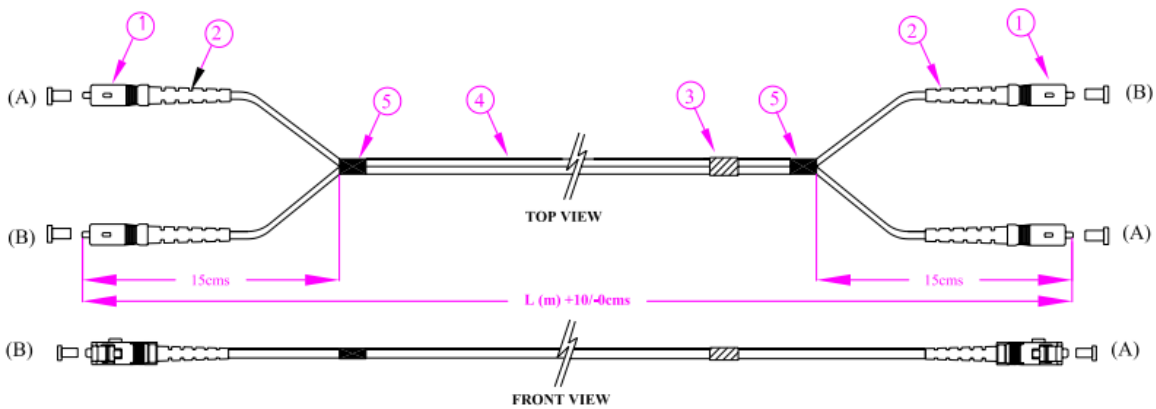

### Dimensions: (mm)

**Connector:** SC Clips shall be mounted to the connector to make it duplex.

- RoHS compliant
- Coiling Diameter of the Patchcord shall be greater than 200mm.