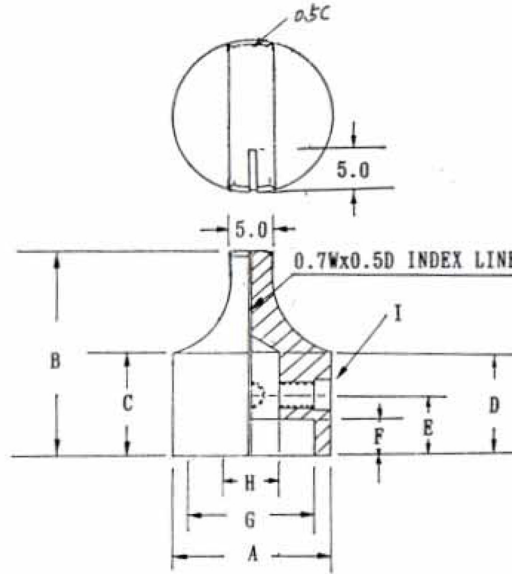

CS265-PD1325SA

CS265-PD1627SA

CS265-PD1925SB

CS265-PD2227AS

CS265-PD3227SA

Material: Aluminum
Tolerance: +/-0.20
Unit : mm

P/N:		
	CS265-PD TYPE	
		Date: 6-Dec-13