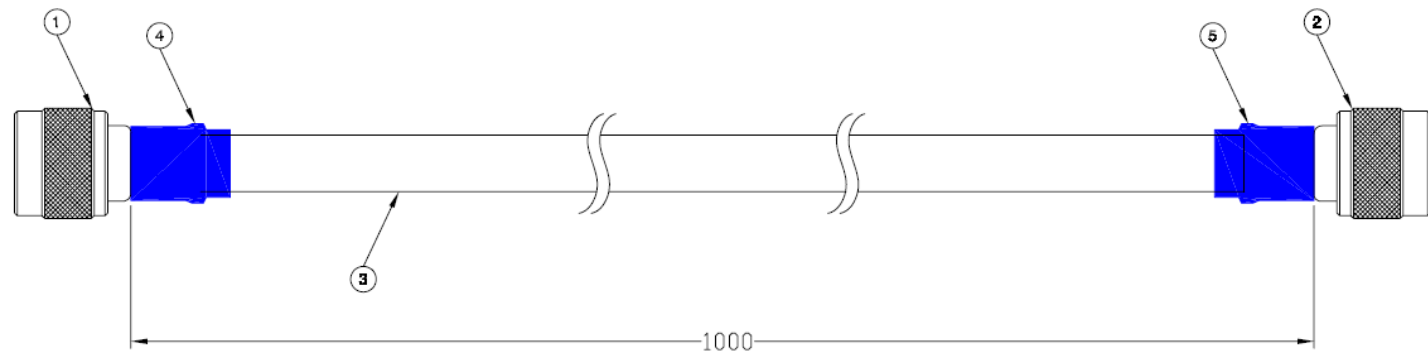

**Professionally approved products.
Datasheet**

Straight Plug to Plug Cable

RS Stock number 426-2072

Unit: mm

Item	Description
1	N Crimp Plug
2	N Crimp Plug
3	Cable
4	Heatshrink Sleeve
5	Heatshrink Sleeve