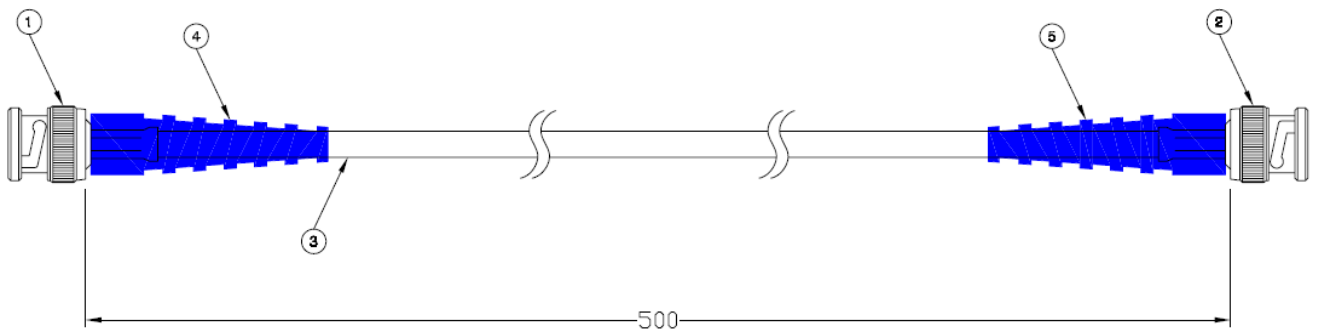

**Professionally approved products.
Datasheet**

Straight Plug to Plug Cable

RS Stock number 426-2038

Unit: mm

Item	Description
1	BNC Crimp Plug
2	BNC Crimp Plug
3	Cable
4	Strain Relief
5	Strain Relief