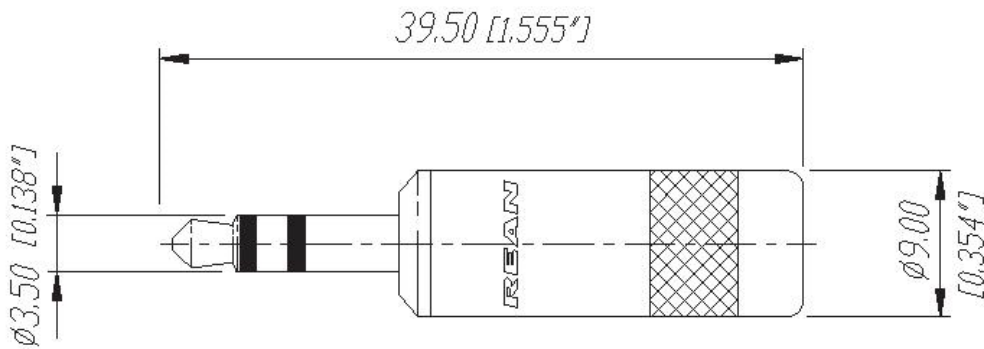

# Stereo gold plated jack plug

RS Stock number [395-1131](#)

### Dimensions:

### Specifications:

|                       |             |
|-----------------------|-------------|
| Body Orientation:     | Straight    |
| Contact Plating:      | Gold        |
| Contact Material:     | Brass       |
| Gender:               | Male        |
| Housing Material:     | Brass       |
| Max. Operating Temp.: | +70°C       |
| Min. Operating Temp.: | -20°C       |
| Mounting Type:        | Cable Mount |
| Size:                 | 3.5mm       |
| Termination Method:   | Crimp       |
| Type:                 | Jack Plug   |