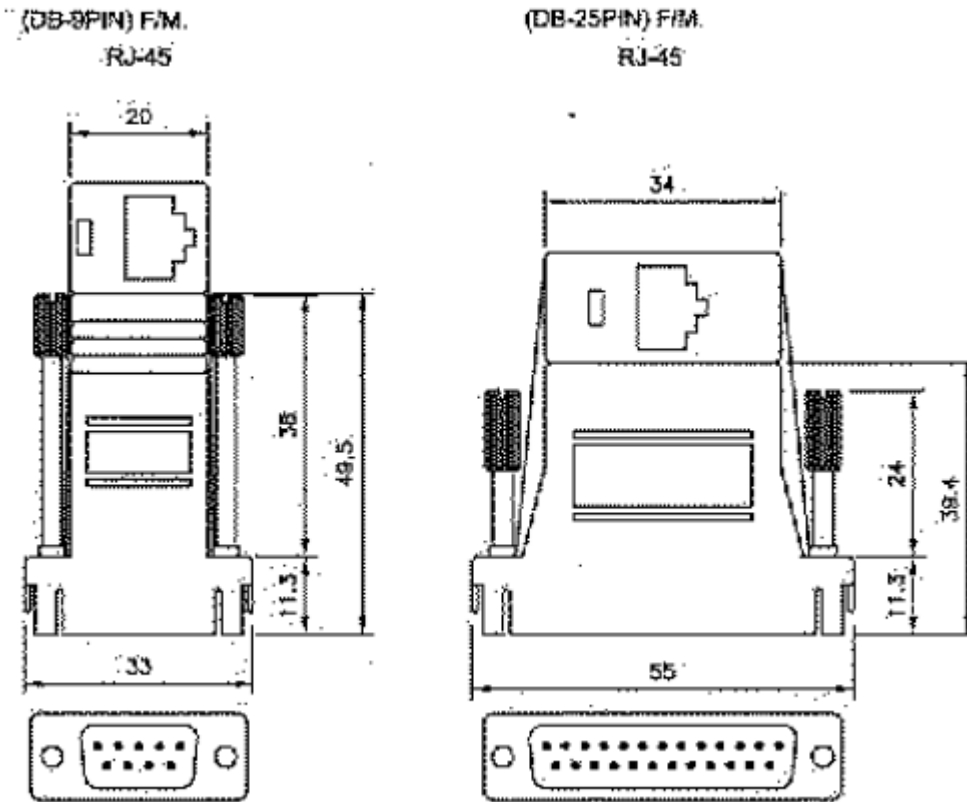

# Blue 9way D socket w/RJ45 socket adaptor

RS Stock number [314-8155](#)

### Specifications:

Interface Type:	9Way D-sub female, RJ45 female
Depth:	50mm
Length:	16mm
Width:	33mm
Type:	Adapter