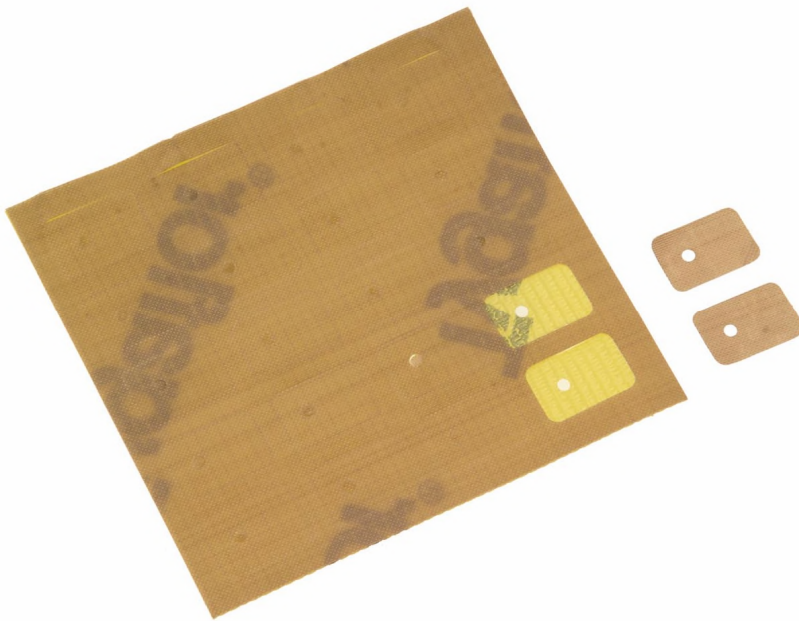

Datasheet

Self-Adhesive Thermocouple Thermo-pads

For the attachment of exposed welded tip Thermocouples (20 per sheet)

- Self-adhesive pads in PTFE glass cloth for locating welded tip thermocouples
- Rated -50°C to 200°C
- Pad size 13x18mm
- Sheet contains 20 pads

Thermo-pads (1 x sheet of 20)

Allied code

RS order code

70642887

290-5058