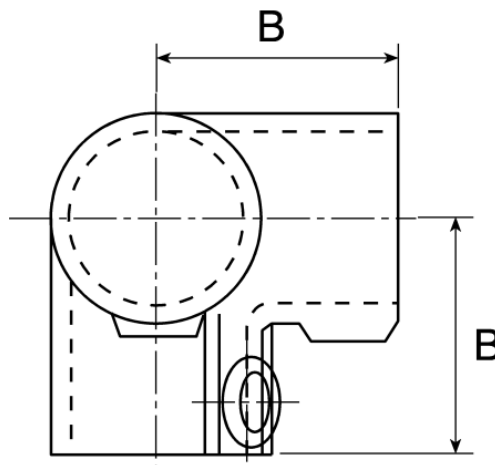

ENGLISH

Datasheet

Stock No: 286-3415

RS Pro Round Tube 3-Way Connector, strut profile Type 3

Product Details

3 Way 90° Elbow

Used as an end joint between two top rails, joining at 90°, and the upright

| Dimensions (mm) | |
|-----------------|----|
| Tube Size Ref. | B |
| 1 | 48 |
| 2 | 60 |
| 3 | 67 |

ENGLISH

Specifications:

| | |
|-------------------------|--------------------|
| Structural Element Type | Round Tube |
| Connector Type | 3-Way Connector |
| Fits Strut Profile | Type 3 |
| Fits Tube Diameter | 48.3mm |
| Product Family | RS Handrail System |
| Material | Cast Iron |
| Product System | 128 |