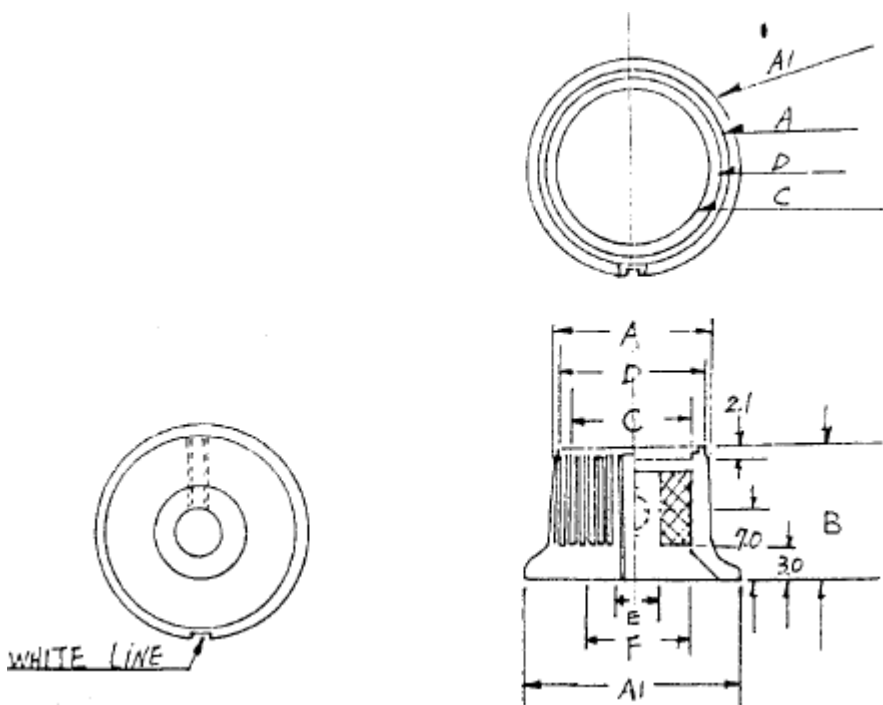

Professionally approved products.

Datasheet

RS Black 21mm Potentiometer Knob with a White Indicator, 6.35mm Shaft

RS Stock [259-6979](#)

Dimensions: mm

Specifications

Body Colour: Black, Red

Indicator Colour: White

Knob Diameter: 11.6mm

Knob Height: 10mm

Knob Type: Grub Screw Knob

Shaft Size: 3.175mm