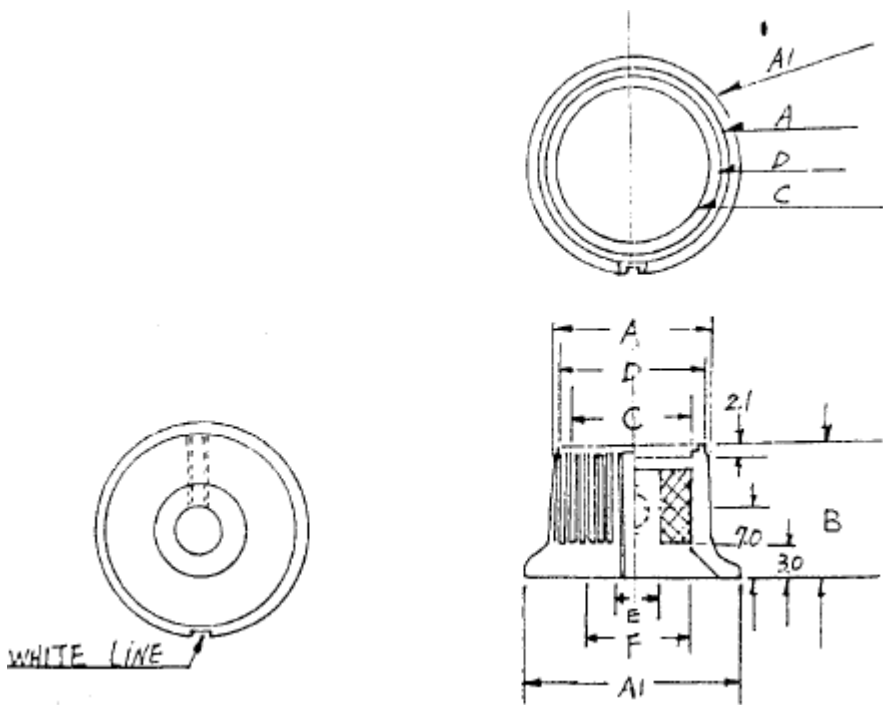

Professionally approved products.

Datasheet

RS Black 12mm Potentiometer Knob with a White Indicator, 4mm Shaft

RS Stock [259-6856](#)

Dimensions: mm

Specifications

Body Colour: Black, Red

Indicator Colour: White

Knob Diameter: 11.6mm

Knob Height: 10mm

Knob Type: Grub Screw Knob

Shaft Size: 3.175mm