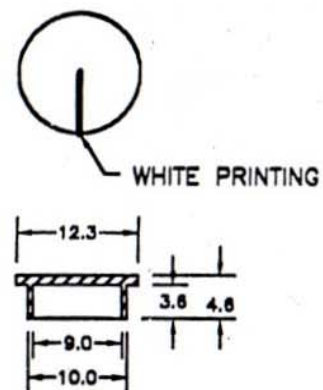

RS Article No.	DESCRIPTION	SHAFT HOLE
465-9397	19MM GRUB SCREW KNOB	6.4mm
465-9404	CAP-PUSH ON 19MM KNOBS, BLUE	
465-9410	CAP-PUSH ON 19MM KNOBS, GREEN	
465-9426	CAP-PUSH ON 19MM KNOBS, YELLOW	
465-9432	CAP-PUSH ON 19MM KNOBS, RED	
465-9448	CAP-PUSH ON 19MM KNOBS, BLACK	

465-9404 465-9426 465-9448  
465-9410 465-9432

MATERIAL: PLASTIC

DIMENSION UNIT: mm 1:1 TOLERANCE:  $\pm 0.2$ mm