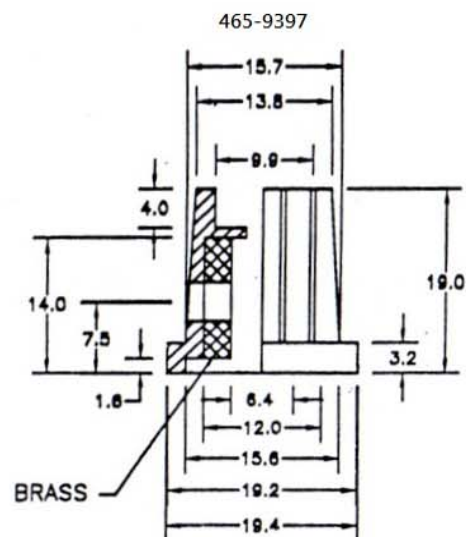

RS Article No.	DESCRIPTION	SHAFT HOLE
465-9397	19MM GRUB SCREW KNOB	6.4mm
465-9404	CAP-PUSH ON 19MM KNOBS, BLUE	
465-9410	CAP-PUSH ON 19MM KNOBS, GREEN	
465-9426	CAP-PUSH ON 19MM KNOBS, YELLOW	
465-9432	CAP-PUSH ON 19MM KNOBS, RED	
465-9448	CAP-PUSH ON 19MM KNOBS, BLACK	

465-9404 465-9426 465-9448  
465-9410 465-9432

MATERIAL: PLASTIC

DIMENSION UNIT: mm 1:1 TOLERANCE:  $\pm 0.2$ mm