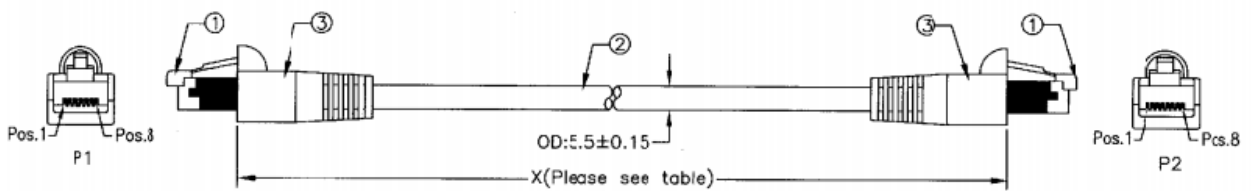

Professionally approved products.

Datasheet

2m U/FTP Cat5e Ethernet Cable Assembly Grey

RS Stock number 400-9742

Dimensions: (mm)

PIN ASSIGNMENT :

	1	2	5	4	3	6	7	8	Shell
P1	Orange-White	Orange	Blue-White	Blue	Green-White	Green	Brown-White	Brown	Drain
P2	1	2	5	4	3	6	7	8	Shell

Specification

Colour: Grey

RJ45 8P8C W/ Shield Contact: Goldµ"

CAT.5e STP 24AWG*4TW / PR+AI/ Foil+Drain