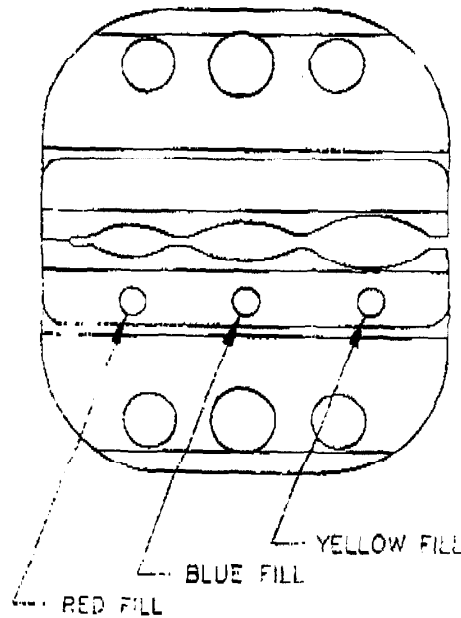

ACTUAL SIZE

GAGING INFORMATION

NEST	GAGING
RED (22-18)	.094/.090
BLUE (16-14)	.1095/.1045
YELLOW (12-10)	.158/.152

GAGING USING GO/NO GO PINS WITH TOOL CLOSED TO LAST TOOTH OF RATCHET

USE SP 1038-02 STAMP FOR DOT STAMPING
(RED, BLUE AND YELLOW PAINT FILL AFTER BLACK OXIDE)

		EXP. RELEASE		TOLERANCES	MATERIAL
		FINAL RELEASE			
		5/3/93			
		SUPERSEDES		FRAC. ±	
		SCALE	DWN.	2 DEC. ±	
REVISION	APPD.	2:1	CJG	3 DEC. ±	
ROSTRA TOOL COMPANY		CHECKED	APPD.	4 DEC. ±	PART NAME
BRANFORD, CONNECTICUT 06405				ANGLES ±	-HEAT-N SEAL-
				UNLESS OTHERWISE SPECIFIED	CONDUCTOR CRIMP DIE SET
				DO NOT SCALE DRAWING	SP 1430-58