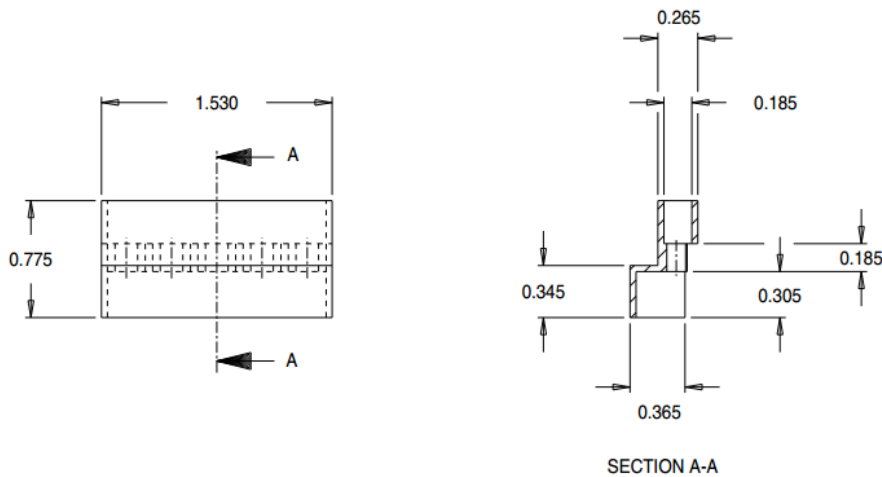

Professionally approved products.

Datasheet

1.53 x 0.775 x 0.45in Terminal Cover For Use With 12 VA Transformer, 20 VA Transformer

RS Stock number [504-004](#)

Dimensions (mm)

Specifications

- Accessory Type: Shroud
- Depth: 0.45in
- Dimensions: 1.53 x 0.775 x 0.45in
- For Use With: 12 VA Transformer, 20 VA Transformer
- Length: 1.53in
- Width: 0.775in