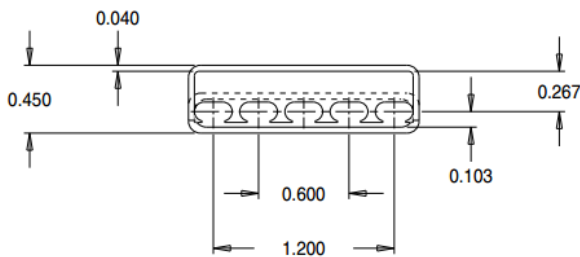

Professionally approved products.

Datasheet

1.53 x 0.775 x 0.45in Terminal Cover For Use With 12 VA Transformer, 20 VA Transformer

RS Stock number [504-004](#)

Dimensions (mm)

Specifications

- Accessory Type: Shroud
- Depth: 0.45in
- Dimensions: 1.53 x 0.775 x 0.45in
- For Use With: 12 VA Transformer, 20 VA Transformer
- Length: 1.53in
- Width: 0.775in