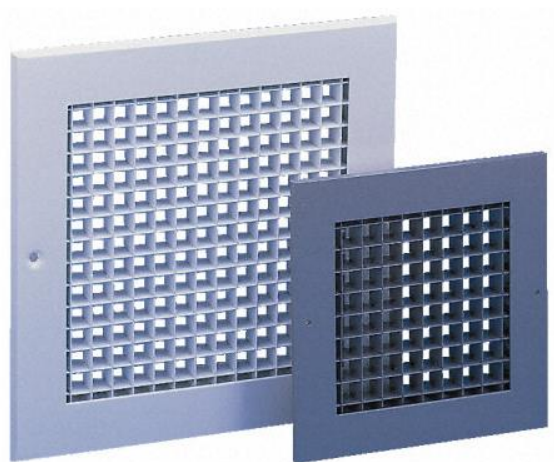

ENGLISH

Datasheet

Stock No: 432-722

RS Pro Silver Aluminium Grille, 487 x 487mm

Image representative of range

Product Details

Eggcrate Grilles

For air extraction where up to 90% free area is required.

Aluminium eggcrate core 12mm x 12mm with a 32mm flange, pre-drilled for screw fixing

Extruded aluminium frames fully welded and finished to conceal the mitred corners

Stove enamelled silver or white finish

Note

Add 37mm to duct size for overall dimensions of frame. e.g. 125 x 125 duct has 162mm x 162mm frame

ENGLISH

Specifications:

Dimensions	487 x 487mm
Flange Width	32mm
Slat Configuration	Eggcrate
Material	Aluminium
Colour	Silver
Height	487mm
Width	487mm