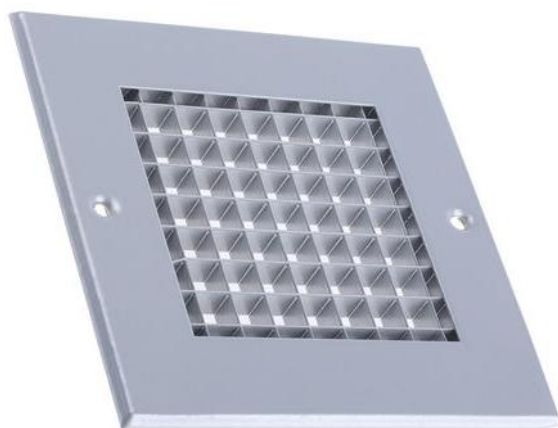

ENGLISH

Datasheet

Stock No: 432-693

RS Pro Silver Aluminium Grille, 162 x 162mm

Product Details

Eggcrate Grilles

For air extraction where up to 90% free area is required.

Aluminium eggcrate core 12mm x 12mm with a 32mm flange, pre-drilled for screw fixing

Extruded aluminium frames fully welded and finished to conceal the mitred corners

Stove enamelled silver or white finish

Note

Add 37mm to duct size for overall dimensions of frame. e.g. 125 x 125 duct has 162mm x 162mm frame

ENGLISH

Specifications:

Dimensions	162 x 162mm
Flange Width	32mm
Slat Configuration	Eggcrate
Material	Aluminium
Colour	Silver
Height	162mm
Width	162mm