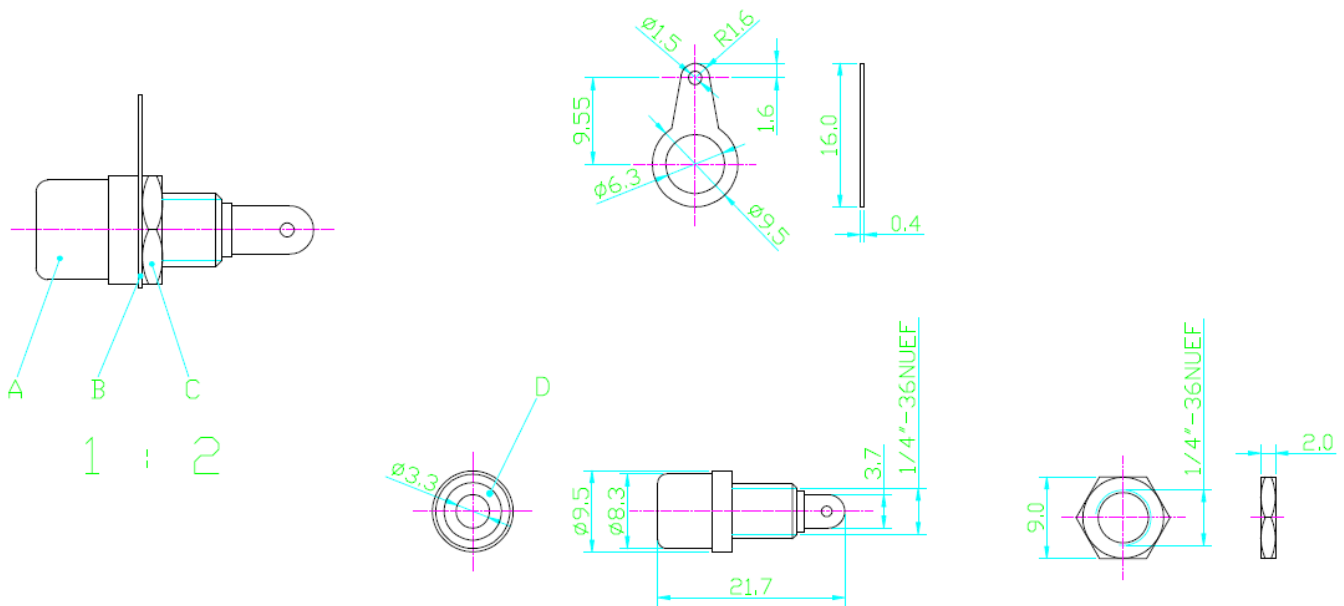

## Datasheet

### Chassis Mount RCA Socket

RS Stock number [411-081](#)

Dimensions(mm):

No.	Description	Unit	Material	Finish/Colour
A	Body	1	Brass	Nickel
B	Solder Piece	1	Iron	Nickel
C	Nut	1	Iron	Nickel
D	Insulator	1	Plastic	Red/Black