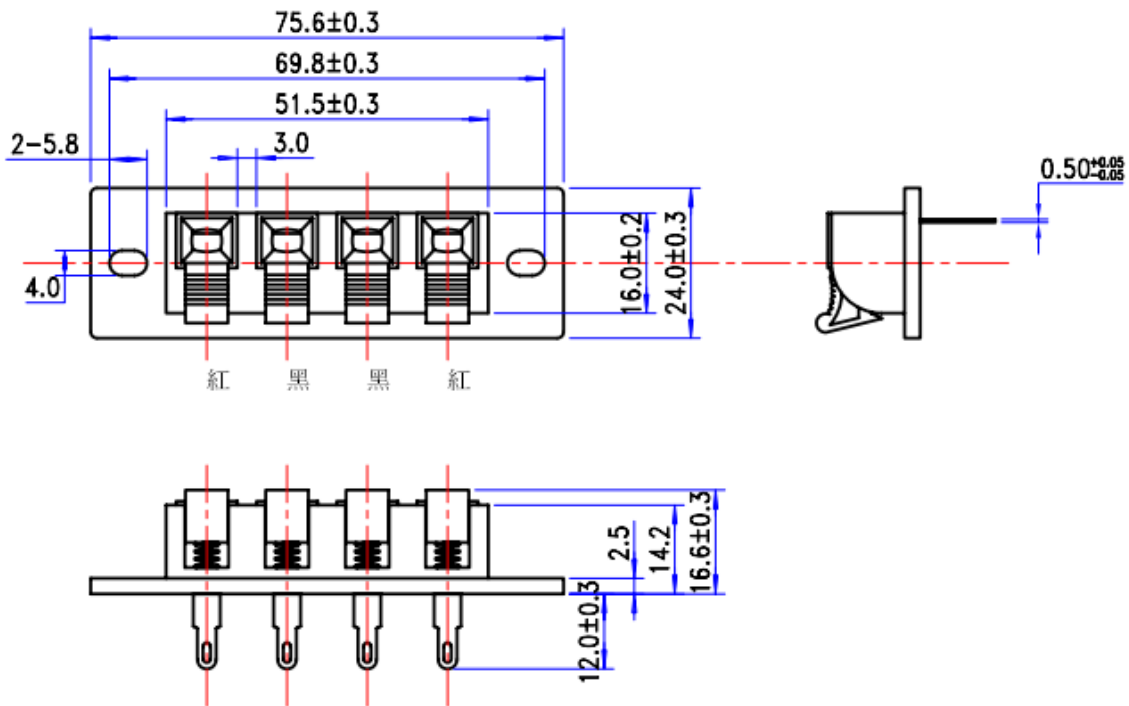

Professionally approved products.

Datasheet

4 Way Female Black Panel Mount Loudspeaker Terminal Block

RS Stock number [392-683](#)

Dimensions: (mm)

Specifications

- Body Orientation: Straight
- Colour: Black
- Current Rating: 3A
- Gender: Female
- Mounting Type: Panel Mount
- Number of Contacts: 4
- Termination Method: Quick Connect