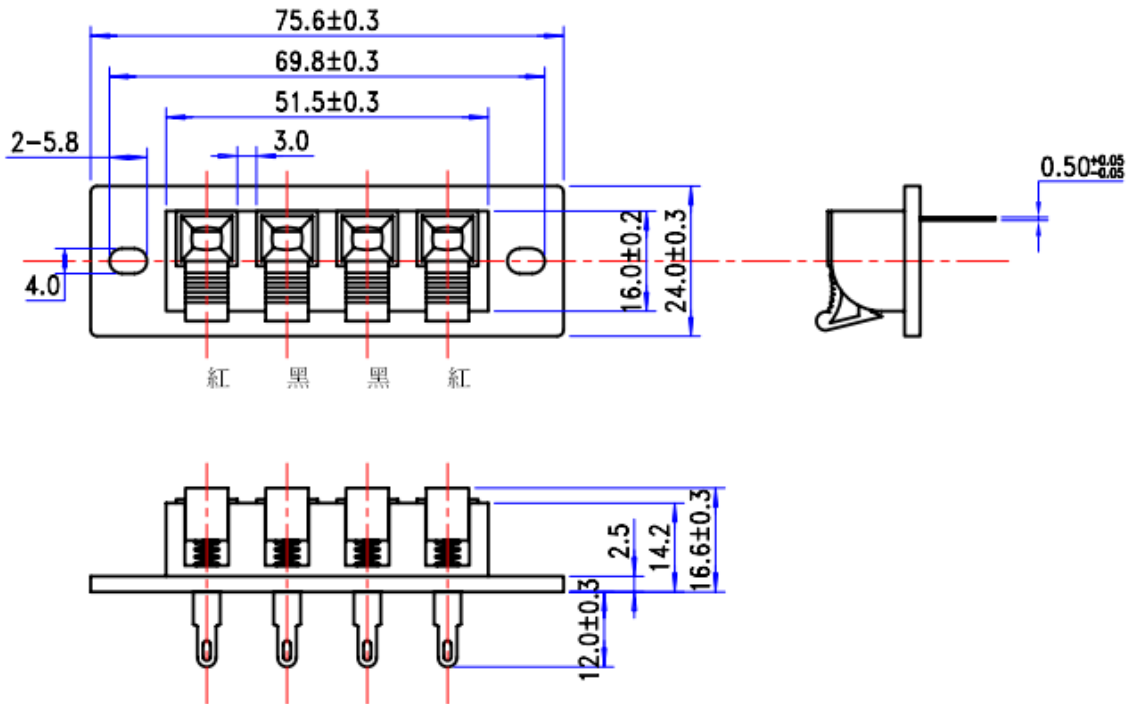

# 2 Way Female Black Panel Mount Loudspeaker Terminal Block

RS Stock number [392-677](#)

Dimensions: (mm)

## Specifications

- Body Orientation: Straight
- Colour: Black
- Current Rating: 3A
- Gender: Female
- Mounting Type: Panel Mount
- Number of Contacts: 2
- Termination Method: Quick Connect