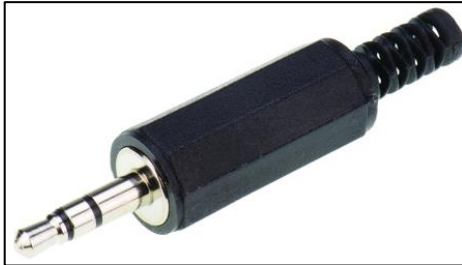

Professionally approved products.

Datasheet

Stereo Cable Mount Insulated Plug 3.5mm

RS Stock number [392-643](#)

Description:

Cable mount plug with moulded strain relief

Specification:

Body Orientation: Straight
 Colour: Black
 Contact Material: Brass
 Contact Plating: Nickel
 Gender: Male
 Housing Material: PE
 Mounting Type: Cable Mount
 Series: 3.5m/m
 Size: 3.5 mm
 Type: Audio Mono Plug

Dimensions (mm):