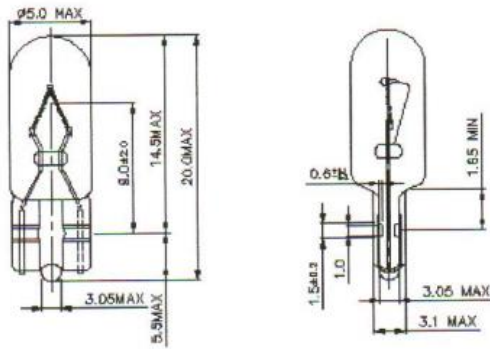

Professionally approved products.

Datasheet

Green Wedge Filament Indicator Lamp

RS Stock number 106-206

Dimensions: (mm)

Structure

Bulb Type	T1 ¼ Green
Bulb Diameter	Ø5.0max
Length	20.0Max
Base Type	Green

Design Characteristics

Voltage	12V
Amperage	100mA±10%
Luminous Flux	7Lm±20%
Filament Type	Vacuum Type
Life Hours	6000Hours