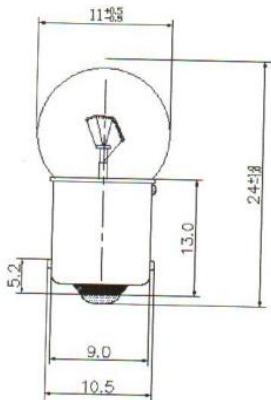

Professionally approved products.

Datasheet

Filament Indicator Lamp

RS Stock number 104-890

Dimensions: (mm)

Specification

Structure		Design Characteristics	
Bulb Type	G 1/2 Clear	Voltage	12V
Bulb Diameter	Ø11.5 Max	Amperage	183mA±10%
Length	25.0 Max	Life Hours	4000 Hours
Base Type	Ba9s	Filament Type	Vacuum Type
		Luminous Flux	12Lm±20%