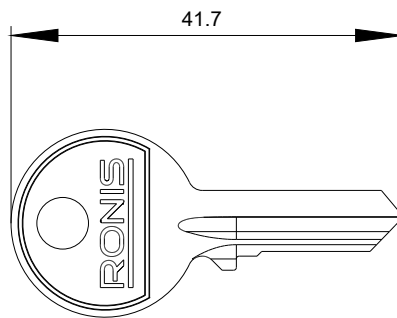

25.08.2015