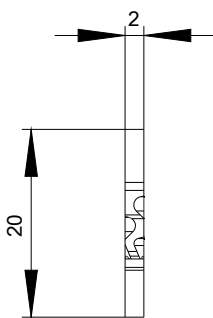

KEY FOR RONIS KEY-OPERATED SWITCH, LOCK NO. 455

Figure similar

product brand name	SIRIUS ACT
Product designation	Commanding and signaling devices
Design of the product	Ronis key

Actuator:

Key number	455
------------	-----

Installation/ mounting/ dimensions:

Height	20 mm
Width	2 mm
Depth	41.7 mm

Accessories:

Material of accessory	Metal
Color of accessory	Silver

Certificates/ approvals:

EG-Konf.

[Bestätigungen](#)**Further information****Information- and Downloadcenter (Catalogs, Brochures,...)**<http://www.siemens.com/industrial-controls/catalogs>**Industry Mall (Online ordering system)**<http://www.siemens.com/industrymall>**Cax online generator**<http://support.automation.siemens.com/WW/CAXorder/default.aspx?lang=en&mfb=3SU19500FC800AA0>**Service&Support (Manuals, Certificates, Characteristics, FAQs,...)**<https://support.industry.siemens.com/cs/ww/en/ps/3SU19500FC800AA0>**Image database (product images, 2D dimension drawings, 3D models, device circuit diagrams, EPLAN macros, ...)**http://www.automation.siemens.com/bilddb/cax_de.aspx?mfb=3SU19500FC800AA0&lang=en