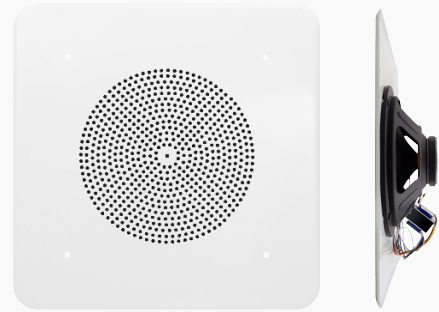

86 Series - 70/25V 1'x1' Grille In-Ceiling Contractor Speaker

G86TG1X1 8" 70/25V 1'x1' grille in-ceiling speaker

G86TG1X1C 8" 70/25V 1'x1' grille in-ceiling speaker with volume control knob

Features

- Square style white steel grille
- 70/25V transformer with colored leads
- "C" models features volume control knob centered on grille
- Lifetime warranty

Specifications

	G86TG1X1	G86TG1X1C
RMS Power	10W	10W
Max. Power.....	15W	15W
Transformer Type	70/25V	70/25V
Transformer Power Type	5W, 2.5W, 1W, 0.5W, 0.25W & 8 Ohms	5W, 2.5W, 1W, 0.5W, 0.25W & 8 Ohms
Termination Type	Colored leads	Colored leads
Sensitivity (1W/1M).....	90dB	90dB
Maximum SPL (Pax/1M).....	100dB	100dB
Driver Impedance	8 Ohms	8 Ohms
Magnet.....	5 oz. ferrite	5 oz. ferrite
Frequency Response Range.....	85Hz ~ 20kHz	85Hz ~ 20kHz
Dispersion @ 1000Hz.....	120° Conical	120° Conical
Driver.....	8" paper cone woofer, .8" dual cone tweeter	8" paper cone woofer, .8" dual cone tweeter
Speaker Dimensions.....	1" (W) x 1" (H) x 3.5" (D)	1" (W) x 1" (H) x 3.5" (D)
Mounting Dimensions	11.3" (Dia.)	11.3" (Dia.)
Minimum Mounting Depth.....	2.7"	2.7"
Weight	2.7 lbs.	2.8 lbs.
Material.....	Grille: steel	Grille: steel
Color.....	Off-White	Off-White

Optional Accessories

TS8
T-Bar Bridge for
Ceiling Support

STH8
Heavy Gauge
Steel Backcan

Speco Technologies is constantly developing and improving products. We reserve the right to modify product design and specifications without notice and without incurring any obligation. Spec Rev. 11/4/14