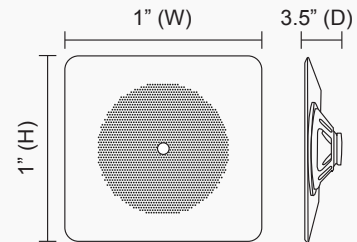

86 Series - 70/25V 1'x1' Grille In-Ceiling Contractor Speaker

G86TG1X1 8" 70/25V 1'x1' grille in-ceiling speaker

G86TG1X1C 8" 70/25V 1'x1' grille in-ceiling speaker with volume control knob

Features

- Square style white steel grille
- 70/25V transformer with colored leads
- "C" models features volume control knob centered on grille
- Lifetime warranty

Specifications

	G86TG1X1	G86TG1X1C
RMS Power	10W	10W
Max. Power.....	15W	15W
Transformer Type	70/25V	70/25V
Transformer Power Type	5W, 2.5W, 1W, 0.5W, 0.25W & 8 Ohms	5W, 2.5W, 1W, 0.5W, 0.25W & 8 Ohms
Termination Type	Colored leads	Colored leads
Sensitivity (1W/1M).....	90dB	90dB
Maximum SPL (Pax/1M).....	100dB	100dB
Driver Impedance	8 Ohms	8 Ohms
Magnet.....	5 oz. ferrite	5 oz. ferrite
Frequency Response Range.....	85Hz ~ 20kHz	85Hz ~ 20kHz
Dispersion @ 1000Hz.....	120° Conical	120° Conical
Driver.....	8" paper cone woofer, .8" dual cone tweeter	8" paper cone woofer, .8" dual cone tweeter
Speaker Dimensions.....	1" (W) x 1" (H) x 3.5" (D)	1" (W) x 1" (H) x 3.5" (D)
Mounting Dimensions	11.3" (Dia.)	11.3" (Dia.)
Minimum Mounting Depth.....	2.7"	2.7"
Weight	2.7 lbs.	2.8 lbs.
Material.....	Grille: steel	Grille: steel
Color.....	Off-White	Off-White