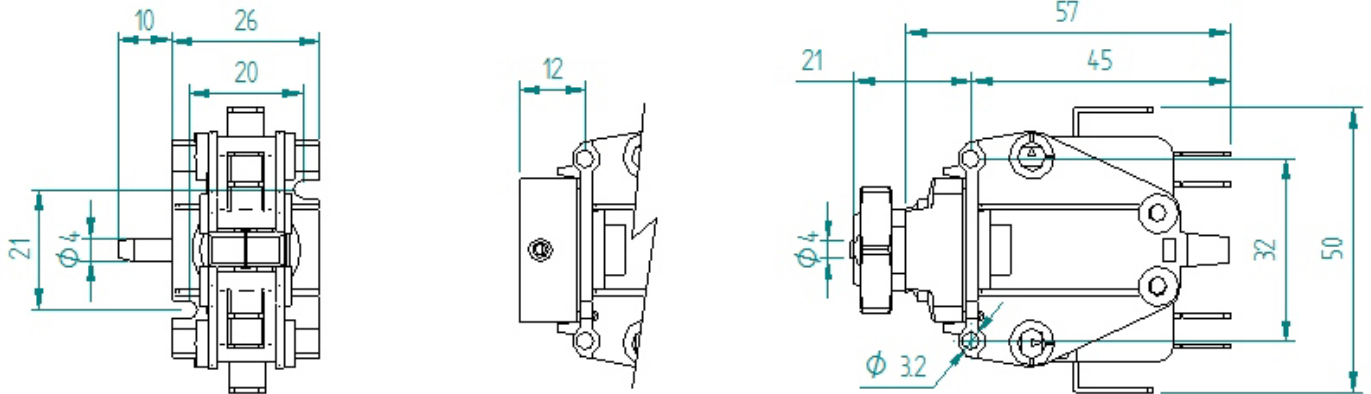

## FEATURES:

- Double pole latching switch
- Electrical rating 21A 250V AC
- Back entry 4mm spout
- Use with 3mm I/D tubing