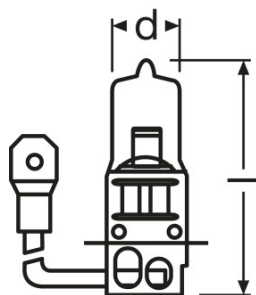

Product datasheet

Technical data

Electrical data

Power input	68 W ¹⁾
Nominal wattage	55.00 W
Nominal voltage	12 V
Test voltage	13.2 V

¹⁾ Maximum

Photometrical data

Color temperature	3200 K
Luminous flux	1450 lm
Luminous flux tolerance	±15 %

Dimensions & weight

Length	42.0 mm
Diameter	11.5 mm
Product weight	6.55 g

Lifespan

Lifespan B3	400 h
Lifespan Tc	650 h

Additional product data

Base (standard designation)	PK22s
-----------------------------	-------