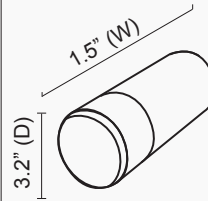

960H Ultra Wide Angle Color Bullet Camera

CVC638170 2.2mm lens, 170° angle of view, black housing

Features

- 170° field of view allows you to see small areas like elevators, vestibules, and counting rooms without any loss of coverage.
- The ultra-wide angle lens will fully view these small spaces when properly installed and positioned
- 1/3" Sony Super HAD II™ color CCD
- 700 TV lines of resolution
- Miniature mounting bracket included
- IP67 compliant, weather resistant
- 5 year warranty

Specifications

Image Sensor	1/3" Sony Super HAD II™ color CCD
Resolution.....	700 TV lines
Minimum Illumination.....	0.001 lux (sense-up on)
Effective Pixels	976 (H) x 494 (V)
Total Pixels	1020 (H) x 508 (V)
Electronic Shutter	Auto 1/60 sec. – 100,000 sec.
Scanning Frequency.....	15.75kHz (H) / 60Hz (V)
Scanning System.....	2:1 interlace
S/N Ratio	More than 52dB
Video Output.....	1.0Vp-p / 75 ohms
Power Consumption	115mA
Power Supply	12VDC (UL & CSA listed power supply included)
Operating Temperature/	
Humidity.....	14° F – 122° F / within 95% RH
Dimensions.....	1.5" (W) x 3.2" (Dia.)
Weight	6.53 oz.