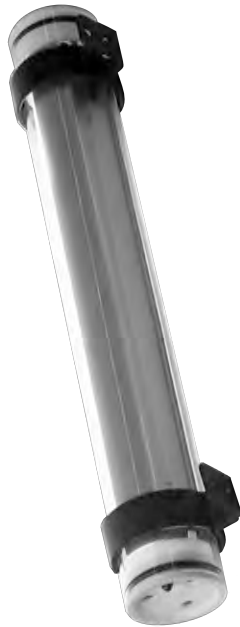

## Compact 20" LED Machine Tube Light

**Model: 7748**

- Integrated Ballast
- 120 Volt
- Compact high impact acrylic housing
- SVT-O/O oil and water-resistant cord and plug with liquid tight fittings to power outlet
- Average rated LED life
- 50,000 hrs
- Also available in Borosilicate Glass