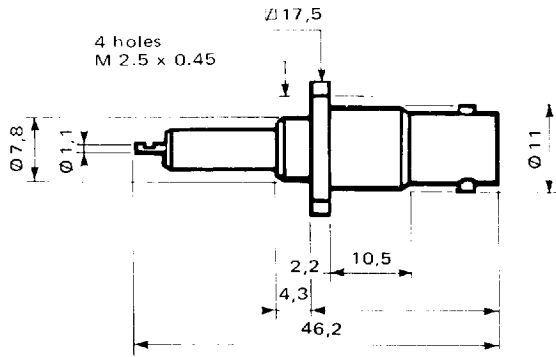

SHV series

CODE No.	STYLE	Cable group Ω	Assembly code	Panel piercing	Weight (g)
----------	-------	-------------------------	---------------	----------------	------------

RECEPTACLES

R 317 405

Square flange mounting
4 holes M 2.5 x 0.45 (7.56 UNCF 2B)

a8-a14

15

R 317 404

Square flange mounting
4 holes 3.2 Ø

a16-a45

15

R 317 404 290*

Square flange mounting
4 holes 3.2 Ø
Nuclear radiation resistant

a16-a45

15

R 317 580

Bulkhead mounting

d11

25

R 317 580 290*

Bulkhead mounting -
Nuclear radiation resistant

d11

12

R 317 603*

Bulkhead mounting -
panel seal.

20

ADAPTORS

R 317 720

Bulkhead mounting -
jack - jack