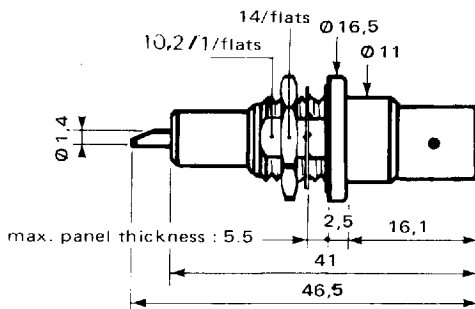

a8-a14

15

R 317 404

Square flange mounting
4 holes 3.2 Ø

a16-a45

15

R 317 404 290*

Square flange mounting
4 holes 3.2 Ø
Nuclear radiation resistant

a16-a45

15

R 317 580

Bulkhead mounting

d11

25

R 317 580 290*

Bulkhead mounting -
Nuclear radiation resistant

d11

12

R 317 603*

Bulkhead mounting -
panel seal.

20

ADAPTORS

R 317 720

Bulkhead mounting -
jack - jack