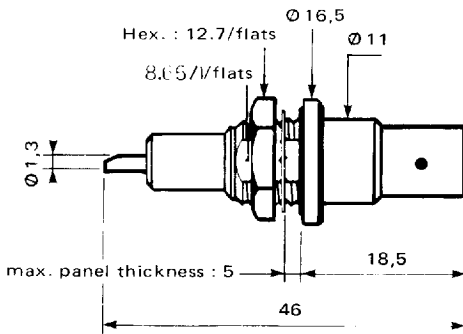

a8-a14

15

R 317 404

Square flange mounting
4 holes 3.2 Ø

a16-a45

15

R 317 404 290*

Square flange mounting
4 holes 3.2 Ø
Nuclear radiation resistant

a16-a45

15

R 317 580

Bulkhead mounting

d11

25

R 317 580 290*

Bulkhead mounting -
Nuclear radiation resistant

d11

12

R 317 603*

Bulkhead mounting -
panel seal.

20

ADAPTORS

R 317 720

Bulkhead mounting -
jack - jack