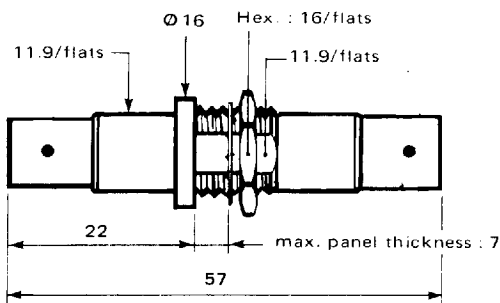

a8-a14

15

R 317 404

Square flange mounting
4 holes 3.2 Ø

a16-a45

15

R 317 404 290*

Square flange mounting
4 holes 3.2 Ø
Nuclear radiation resistant

a16-a45

15

R 317 580

Bulkhead mounting

d11

25

R 317 580 290*

Bulkhead mounting -
Nuclear radiation resistant

d11

12

R 317 603*

Bulkhead mounting -
panel seal.

20

ADAPTORS

R 317 720

Bulkhead mounting -
jack - jack

d12

29

R 317 720 160*

Bulkhead mounting
jack - jack
Nuclear radiation resistant

Polyethylene insulator

d12

29