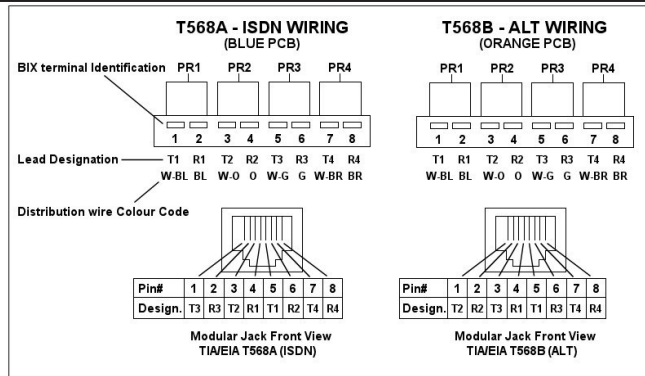

# Installation Guide

### SURFACE

### FLUSH

Description	Part No.	Part No.	Part No.	Description	Part No.	Part No.	Part No.
CAT5E BIX DVO OUTLET	1-PORT	2-PORT	3-PORT	CAT5E BIX DVO OUTLET	1-PORT	2-PORT	3-PORT
Surface, T568A-ISDN, Gray	AX100382	AX100390	AX100398	Flush, T568A-ISDN, Gray	AX100382	AX100390	AX100398
Surface, T568A-ISDN, Almond	AX100383	AX100391	AX100399	Flush, T568A-ISDN, Almond	AX100383	AX100391	AX100399
Surface, T568A-ISDN, White	AX100384	AX100392	AX100400	Flush, T568A-ISDN, White	AX100384	AX100392	AX100400
Surface, T568A-ISDN, Black	AX100385	AX100393	AX100401	Flush, T568A-ISDN, Black	AX100385	AX100393	AX100401
Surface, T568B-ALT, Gray	AX100386	AX100394	AX100402	Flush, T568B-ALT, Gray	AX100386	AX100394	AX100402
Surface, T568B-ALT, Almond	AX100387	AX100395	AX100403	Flush, T568B-ALT, Almond	AX100387	AX100395	AX100403
Surface, T568B-ALT, White	AX100388	AX100396	AX100404	Flush, T568B-ALT, White	AX100388	AX100396	AX100404
Surface, T568B-ALT, Black	AX100389	AX100397	AX100405	Flush, T568B-ALT, Black	AX100389	AX100397	AX100405