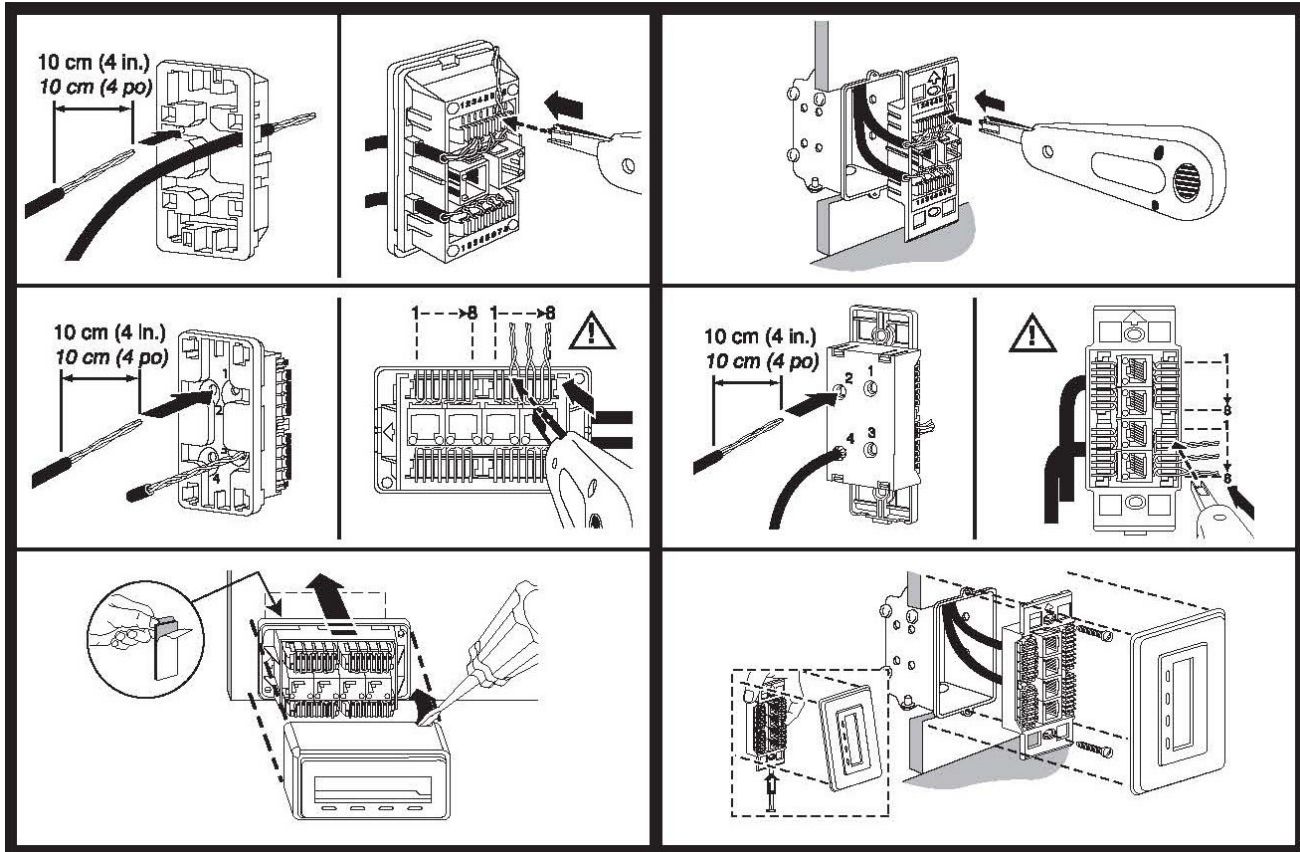

### FLUSH

Description	Part No.	Part No.	Part No.	Description	Part No.	Part No.	Part No.
CAT5E BIX DVO OUTLET	1-PORT	2-PORT	3-PORT	CAT5E BIX DVO OUTLET	1-PORT	2-PORT	3-PORT
Surface, T568A-ISDN, Gray	AX100382	AX100390	AX100398	Flush, T568A-ISDN, Gray	AX100382	AX100390	AX100398
Surface, T568A-ISDN, Almond	AX100383	AX100391	AX100399	Flush, T568A-ISDN, Almond	AX100383	AX100391	AX100399
Surface, T568A-ISDN, White	AX100384	AX100392	AX100400	Flush, T568A-ISDN, White	AX100384	AX100392	AX100400
Surface, T568A-ISDN, Black	AX100385	AX100393	AX100401	Flush, T568A-ISDN, Black	AX100385	AX100393	AX100401
Surface, T568B-ALT, Gray	AX100386	AX100394	AX100402	Flush, T568B-ALT, Gray	AX100386	AX100394	AX100402
Surface, T568B-ALT, Almond	AX100387	AX100395	AX100403	Flush, T568B-ALT, Almond	AX100387	AX100395	AX100403
Surface, T568B-ALT, White	AX100388	AX100396	AX100404	Flush, T568B-ALT, White	AX100388	AX100396	AX100404
Surface, T568B-ALT, Black	AX100389	AX100397	AX100405	Flush, T568B-ALT, Black	AX100389	AX100397	AX100405