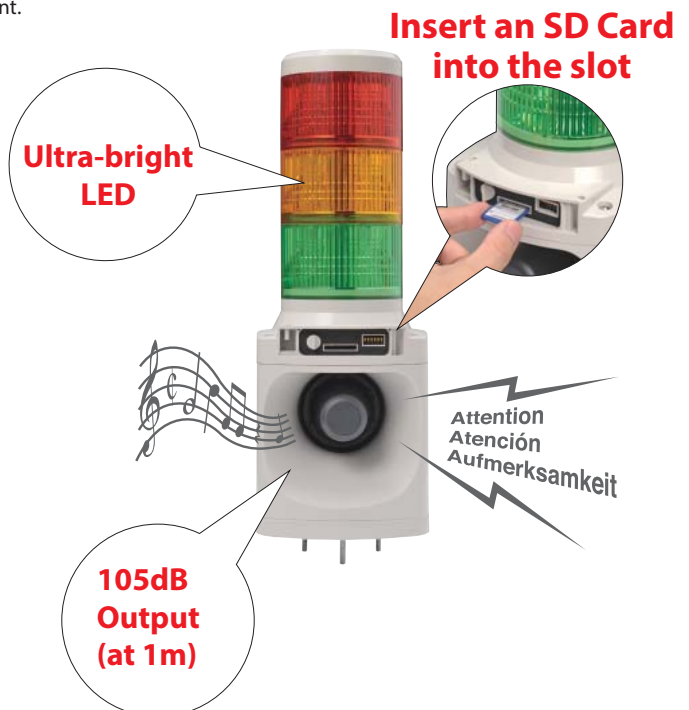

Use of Copyrighted Material

PATLITE Corporation has not applied for permission to use certain copyrighted music or songs recorded for Type-A, Type-C and Type-D melody charts outside of Japan. Therefore, please contact the local copyright association for permission before using the product in case this product is used outside of Japan. melody chart Type-E is recommended for use outside of Japan as this playlist does not include copyrighted music or songs, and permission is not required.