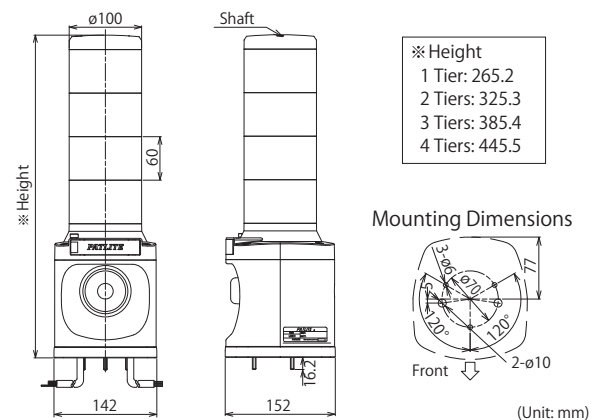

Dimensions

(Note) The sound pressure level is based on measurements under controlled conditions (voice-synthesized 1 kHz sine wave played back from a distance of 1 meter), therefore the surrounding environmental conditions and message content will result in different values for the sound pressure level.

※) Even when starting two or more units simultaneously, a lag will occur during message playback.