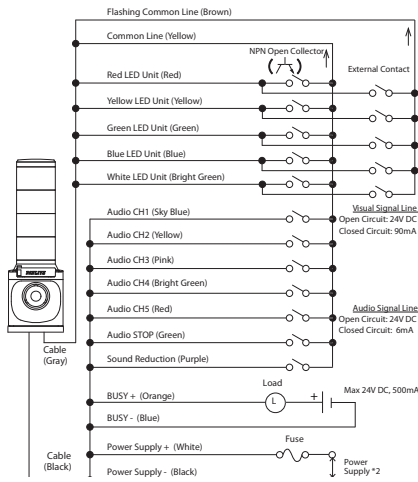

Wiring

Options

Wall-mount Bracket SZ-023

Bracket Material: Steel
Cover Material: ABS Resin

Options

PATLITE Playlist Editor 2 (Free Version)

(OS: Windows® 2000/XP/Vista)

- > The new PATLITE Playlist Editor 2 is required to change the audio message data for this product.
- > The SD Card does not contain the Playlist Editor software or any audio messages.

SD Card (2 GB)
SDV-2GP

Sound Charts

Type A		(Japan Only)	
Beep (slow intermittent)	Stutter (rapid intermittent)	Bell (clear high-pitch)	Yelp (rapid siren)
Rapid HI-Lo	Melody Chime	Synthesized Piano	Synthesized Bell
Stutter + Bell	Synthesized Melody Chime	Chime	Call Sign
Fur Elise	Maiden's Prayer	Bach Minuet in Gmaj	Annie Laurie
London Bridge is falling down	Hol-di-ri-Dia	Mary had a little Lamb	Camptown Races
Cuckoo Song	Village Blacksmith	On the Bridge of Avignon	Daydream Believer
Amaryllis	Mozart Symphony No. 40	Quiet Lakeside	Ich bin ein Musikante
Spanish Romance	Katytusha	Grandfather's Clock	Ave Maria

Type D		(Japan Only)	
Beep (slow intermittent)	Stutter (rapid intermittent)	Bell (clear high-pitch)	Yelp (rapid siren)
Rapid HI-Lo	Melody Chime	Synthesized Piano	Synthesized Bell
Runner	Mamotte Agetai	Chime	Call Sign
Iribiao Kikinagara	September	Doyoubino Koibito	Akino Kehai
Saafu Tengoku Sukii Tengoku	Iro White-blend	Happy Birthday	Hi Ho
I've been working on the Railroad	The Bear Song	Toys Go "Cha-cha-cha"	Konnako Irukana
Schubert's Lullaby	Rudolph the red-nosed Reindeer	She Wore a Yellow Ribbon	My Darling, Clementine
Yellow Rose of Texas	Yankee Doodle	When the Saints Go Marching In	Londonderry Air