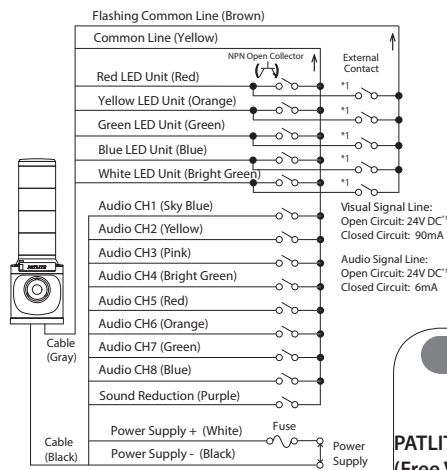

Wiring

Options

Wall-mount Bracket SZ-023

Bracket Material: Steel
Cover Material: ABS Resin

Options

PATLITE Playlist Editor 2 (Free Version)

(OS: Windows® 2000/XP/Vista)

- > The new PATLITE Playlist Editor 2 is required to change the audio message data for this product.
- > The SD Card does not contain the Playlist Editor software or any audio messages.

SD Card (2 GB)
SDV-2GP

Sound Charts

Type A		(Japan Only)	
Beep (slow intermittent)	Stutter (rapid intermittent)	Bell (clear high-pitch)	Yelp (rapid siren)
Rapid HI-Lo	Melody Chime	Synthesized Piano	Synthesized Bell
Stutter + Bell	Synthesized Melody Chime	Chime	Call Sign
Fur Elise	Maiden's Prayer	Bach Minuet in Gmaj	Annie Laurie
London Bridge is falling down	Hol-di-ri-Dia	Mary had a little Lamb	Camptown Races
Cuckoo Song	Village Blacksmith	On the Bridge of Avignon	Daydream Believer
Amaryllis	Mozart Symphony No. 40	Quiet Lakeside	Ich bin ein Musikante
Spanish Romance	Katytusha	Grandfather's Clock	Ave Maria

Type D		(Japan Only)	
Beep (slow intermittent)	Stutter (rapid intermittent)	Bell (clear high-pitch)	Yelp (rapid siren)
Rapid HI-Lo	Melody Chime	Synthesized Piano	Synthesized Bell
Runner	Mamotte Agetai	Chime	Call Sign
Iribiao Kikinagara	September	Doyoubino Koibito	Akino Kehai
Saafu Tengoku Sukii Tengoku	Iro White-blend	Happy Birthday	Hi Ho
I've been working on the Railroad	The Bear Song	Toys Go "Cha-cha-cha"	Konnako Irukana
Schubert's Lullaby	Rudolph the red-nosed Reindeer	She Wore a Yellow Ribbon	My Darling, Clementine
Yellow Rose of Texas	Yankee Doodle	When the Saints Go Marching In	Londonderry Air