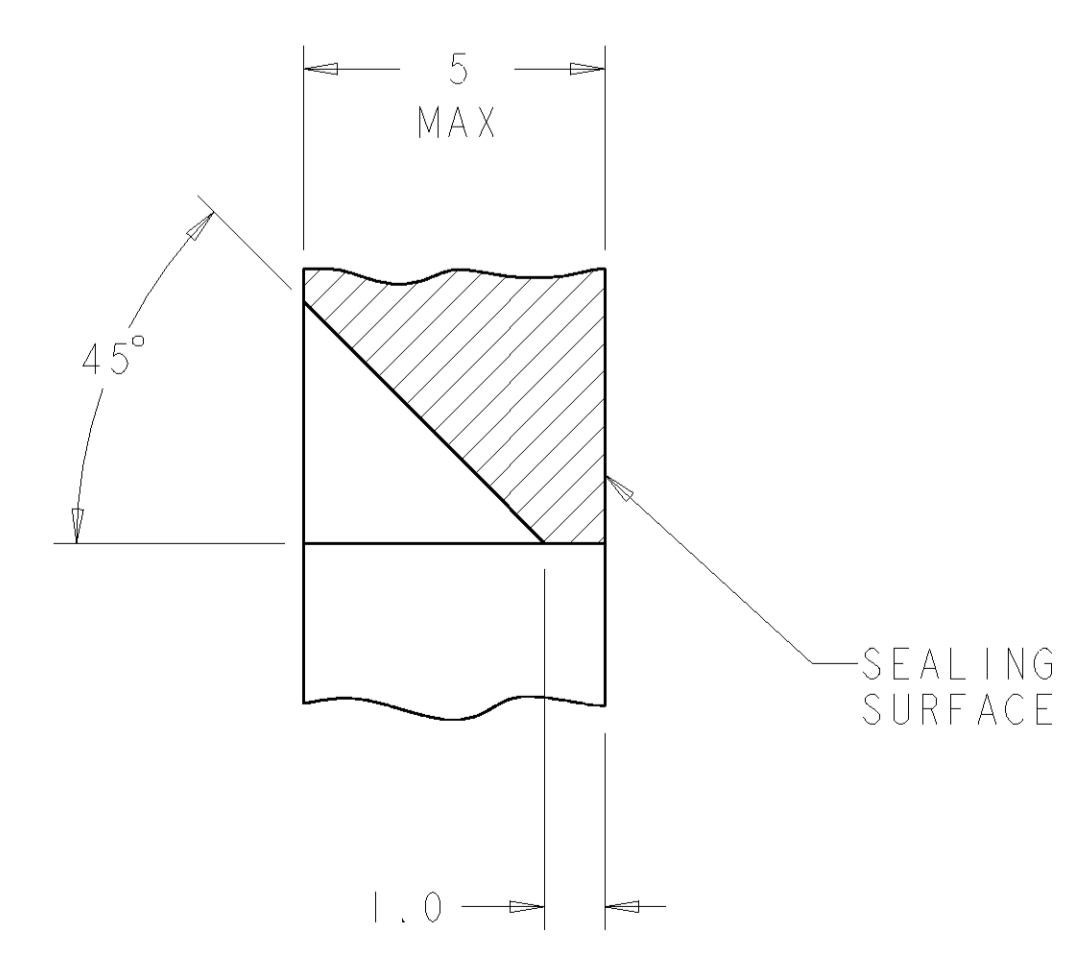

REVISIONS				
REV	DATE	BY	CHKD	APPV
J	REV PER ECR-07-012131			

ACCEPTS #4 SELF TAPPING SCREW (ELCO HI-LO THREAD CUTTING STYLE OR EQUIVALENT) TO BE DRIVEN AT 0.6±0.2 N-M.  
 HOUSING COLORS ARE MECHANICALLY KEYS TO MATE ONLY WITH IDENTICALLY COLORED PLUG ASSEMBLIES.