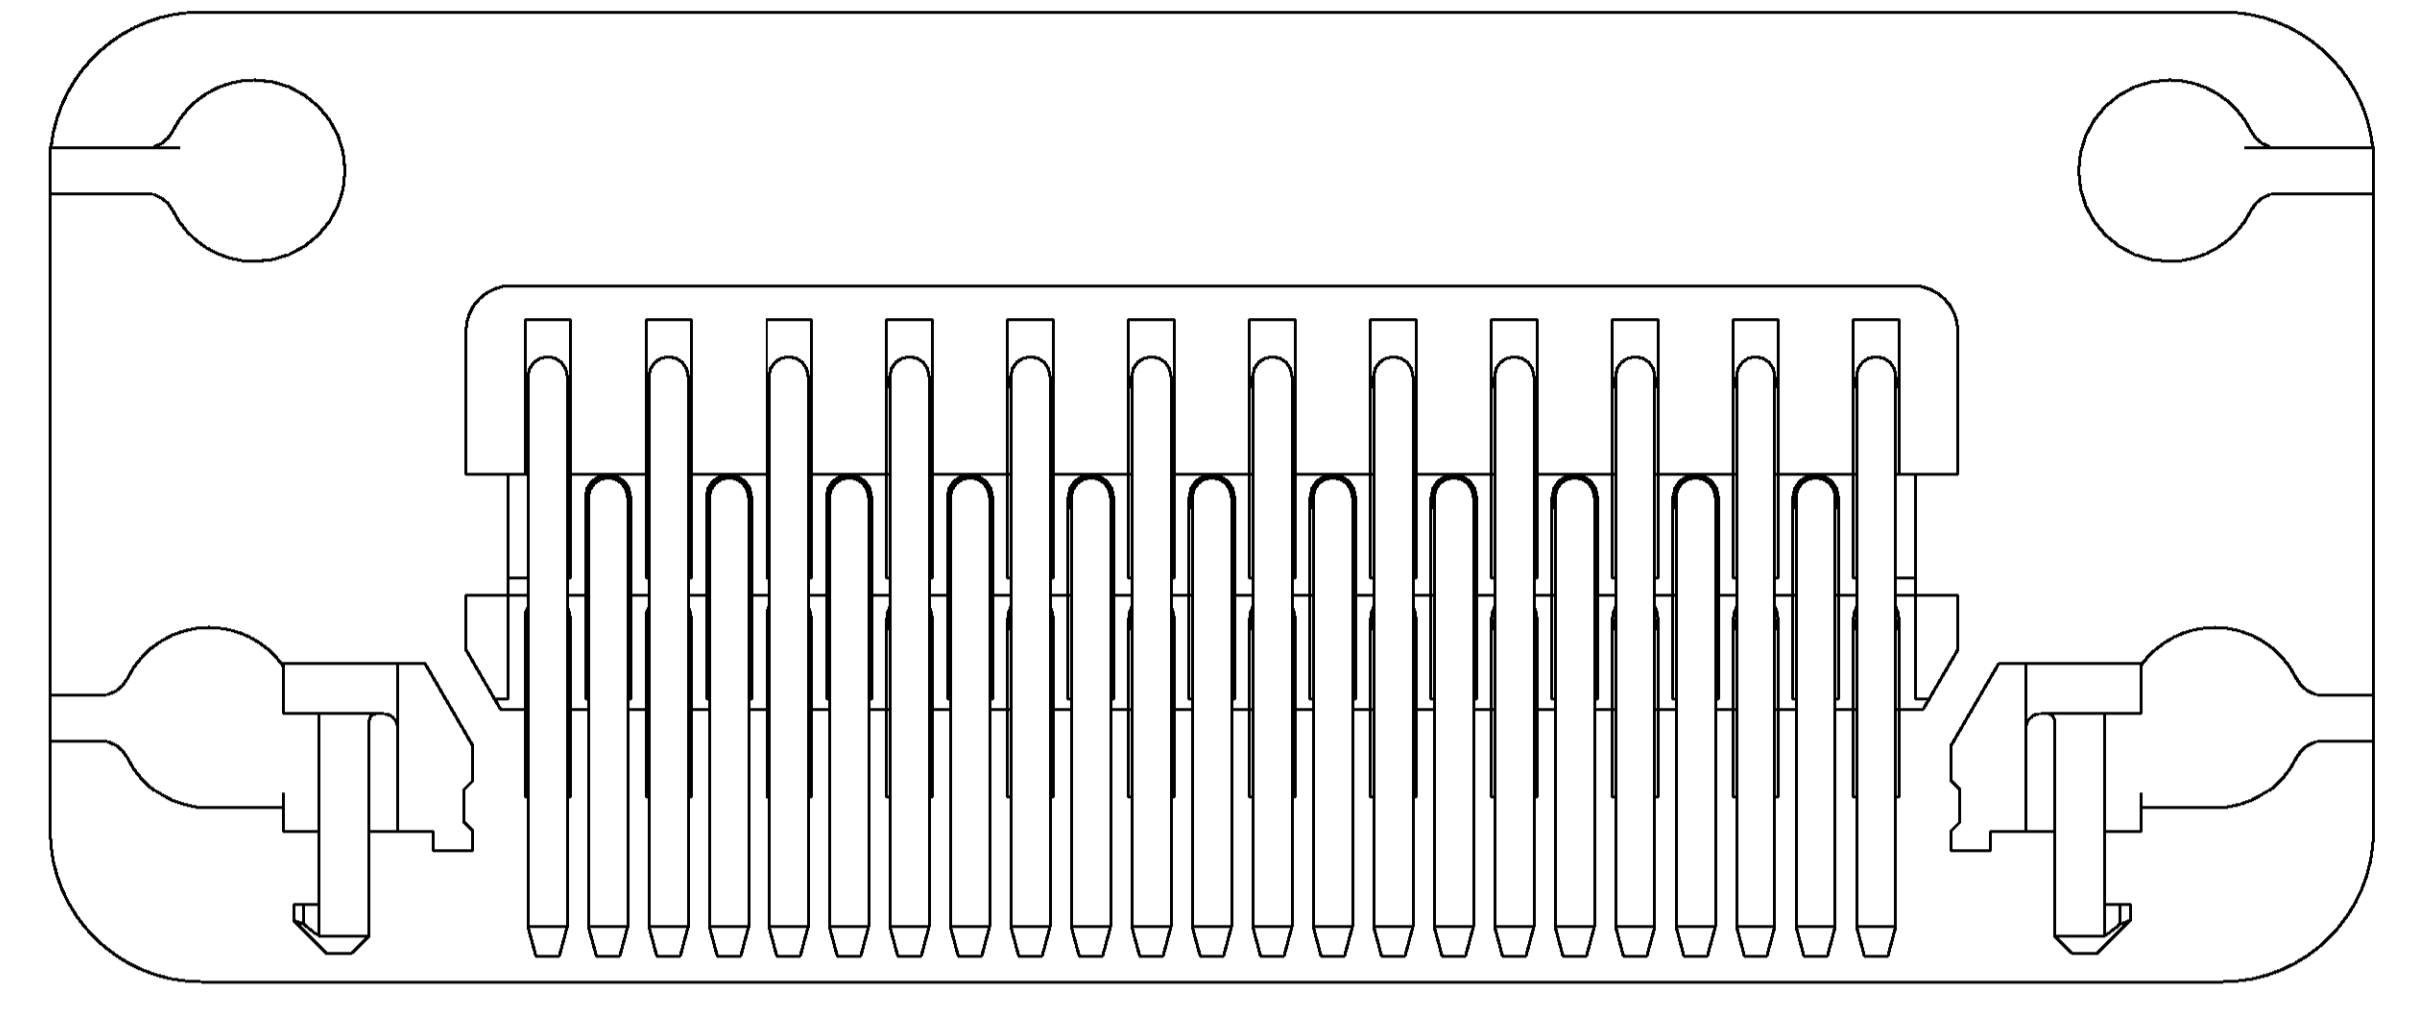

REVISIONS				
REV	DATE	BY	CHKD	APPV
J	REV PER ECR-07-012131			

ACCEPTS #4 SELF TAPPING SCREW (ELCO HI-LO THREAD CUTTING STYLE OR EQUIVALENT) TO BE DRIVEN AT 0.6±0.2 N-M.  
 HOUSING COLORS ARE MECHANICALLY KEYS TO MATE ONLY WITH IDENTICALLY COLORED PLUG ASSEMBLIES.

SILICONE	BRASS	DURAGOLD	PBT	ORANGE	1-776163-6
SILICONE	BRASS	DURAGOLD	PBT	BLUE	1-776163-5
SILICONE	BRASS	DURAGOLD	PBT	GRAY	1-776163-4
SILICONE	BRASS	DURAGOLD	PBT	NATURAL (WHITE)	1-776163-2
SILICONE	BRASS	DURAGOLD	PBT	BLACK	1-776163-1
SILICONE	BRASS	TIN	PBT	BLUE	776163-5
SILICONE	BRASS	TIN	PBT	GRAY	776163-4
SILICONE	BRASS	TIN	PBT	NATURAL (WHITE)	776163-2
SILICONE	BRASS	TIN	PBT	BLACK	776163-1
MATERIAL	MATERIAL	FINISH	MATERIAL	COLOR	PART NO
GASKET	CONTACTS		HOUSING		

tyco Electronics  
 Harrisburg, PA 17105-3808

35 POSITION, SNAP-IN, AMPSEAL

00779 ©=776163

SCALE 4:1