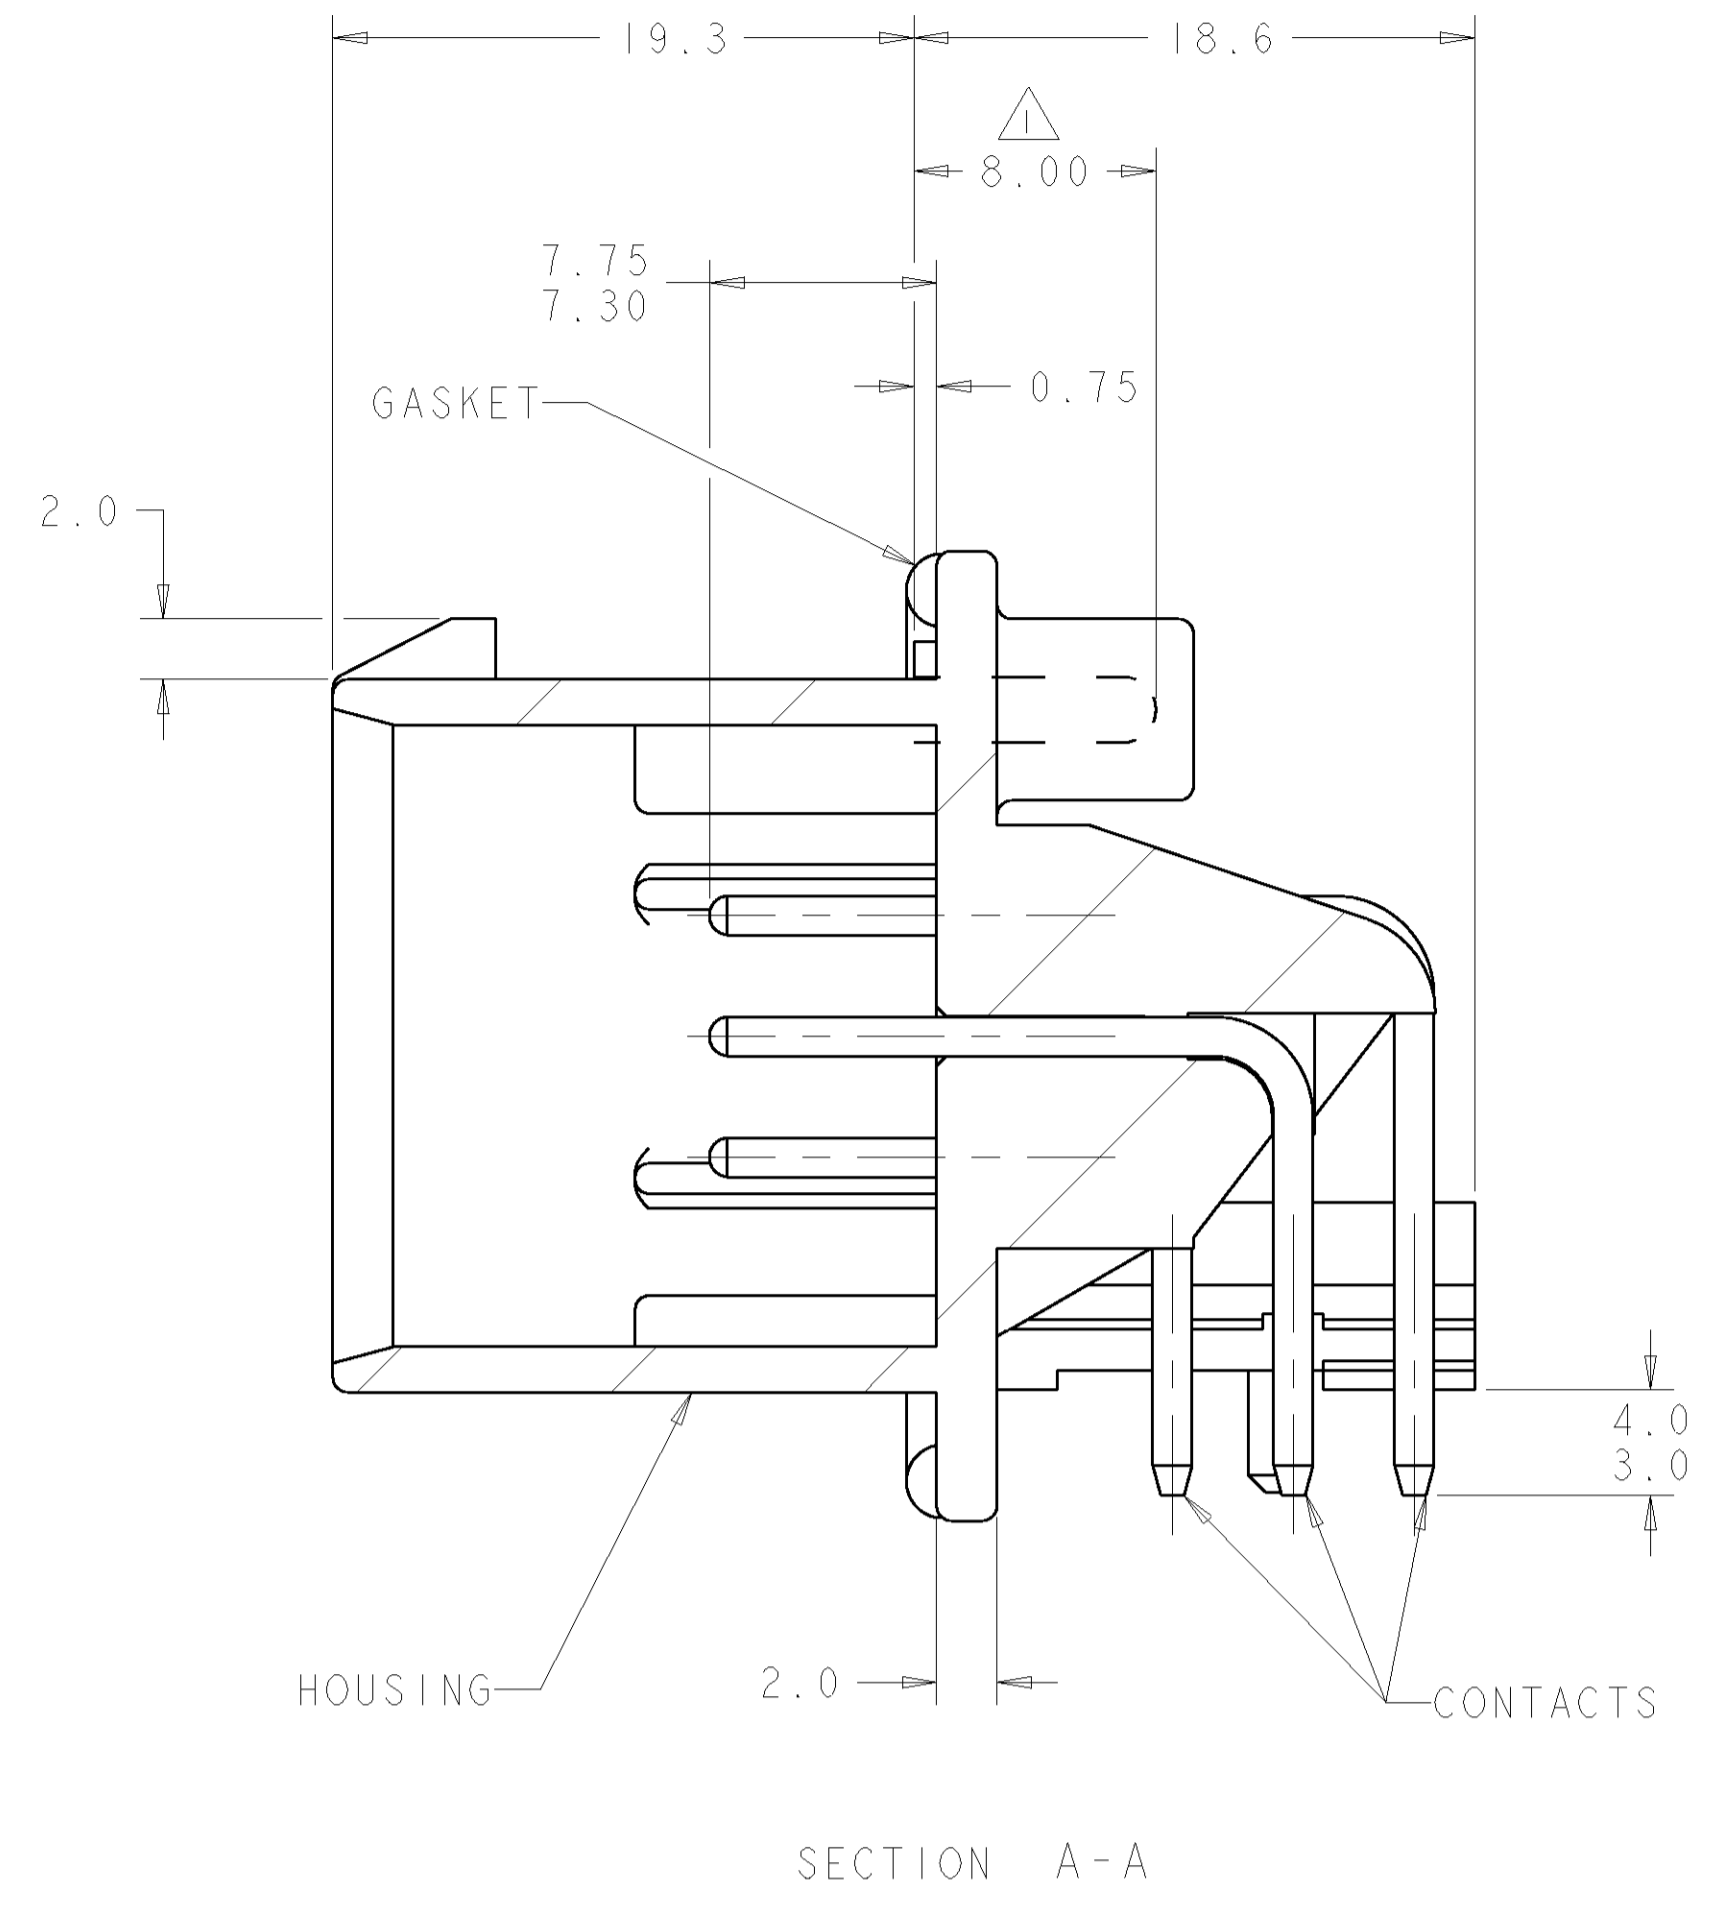

REVISIONS				
REV	DATE	BY	CHKD	APPV
J	REV PER ECR-07-012131			

ACCEPTS #4 SELF TAPPING SCREW (ELCO HI-LO THREAD CUTTING STYLE OR EQUIVALENT) TO BE DRIVEN AT 0.6±0.2 N-M.  
 HOUSING COLORS ARE MECHANICALLY KEYS TO MATE ONLY WITH IDENTICALLY COLORED PLUG ASSEMBLIES.

SILICONE	BRASS	DURAGOLD	PBT	ORANGE	1-776163-6
SILICONE	BRASS	DURAGOLD	PBT	BLUE	1-776163-5
SILICONE	BRASS	DURAGOLD	PBT	GRAY	1-776163-4
SILICONE	BRASS	DURAGOLD	PBT	NATURAL (WHITE)	1-776163-2
SILICONE	BRASS	DURAGOLD	PBT	BLACK	1-776163-1
SILICONE	BRASS	TIN	PBT	BLUE	776163-5
SILICONE	BRASS	TIN	PBT	GRAY	776163-4
SILICONE	BRASS	TIN	PBT	NATURAL (WHITE)	776163-2
SILICONE	BRASS	TIN	PBT	BLACK	776163-1
MATERIAL	MATERIAL	FINISH	MATERIAL	COLOR	PART NO
GASKET	CONTACTS		HOUSING		