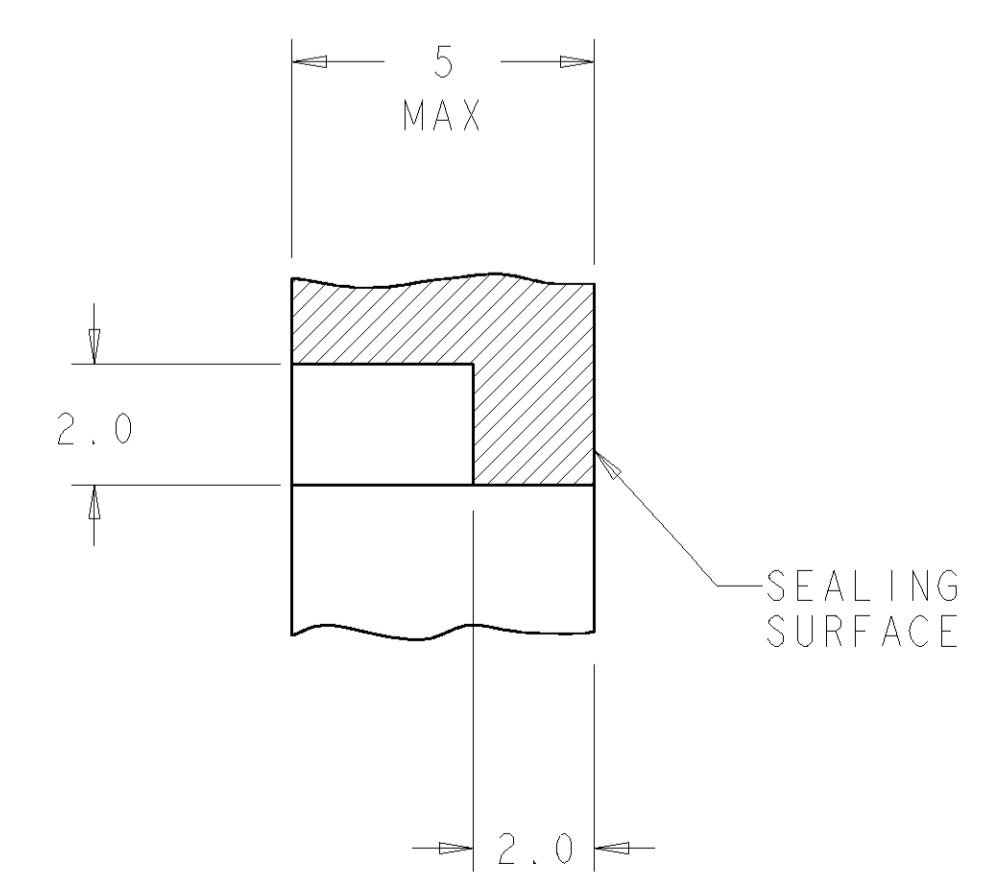

REVISIONS				
REV	DATE	BY	CHKD	APPV
J	REV PER ECR-07-012131			

ACCEPTS #4 SELF TAPPING SCREW (ELCO HI-LO THREAD CUTTING STYLE OR EQUIVALENT) TO BE DRIVEN AT 0.6±0.2 N-M.  
 HOUSING COLORS ARE MECHANICALLY KEYS TO MATE ONLY WITH IDENTICALLY COLORED PLUG ASSEMBLIES.

SILICONE	BRASS	DURAGOLD	PBT	ORANGE	1-776163-6
SILICONE	BRASS	DURAGOLD	PBT	BLUE	1-776163-5
SILICONE	BRASS	DURAGOLD	PBT	GRAY	1-776163-4
SILICONE	BRASS	DURAGOLD	PBT	NATURAL (WHITE)	1-776163-2
SILICONE	BRASS	DURAGOLD	PBT	BLACK	1-776163-1
SILICONE	BRASS	TIN	PBT	BLUE	776163-5
SILICONE	BRASS	TIN	PBT	GRAY	776163-4
SILICONE	BRASS	TIN	PBT	NATURAL (WHITE)	776163-2
SILICONE	BRASS	TIN	PBT	BLACK	776163-1
MATERIAL	MATERIAL	FINISH	MATERIAL	COLOR	PART NO
GASKET	CONTACTS		HOUSING		