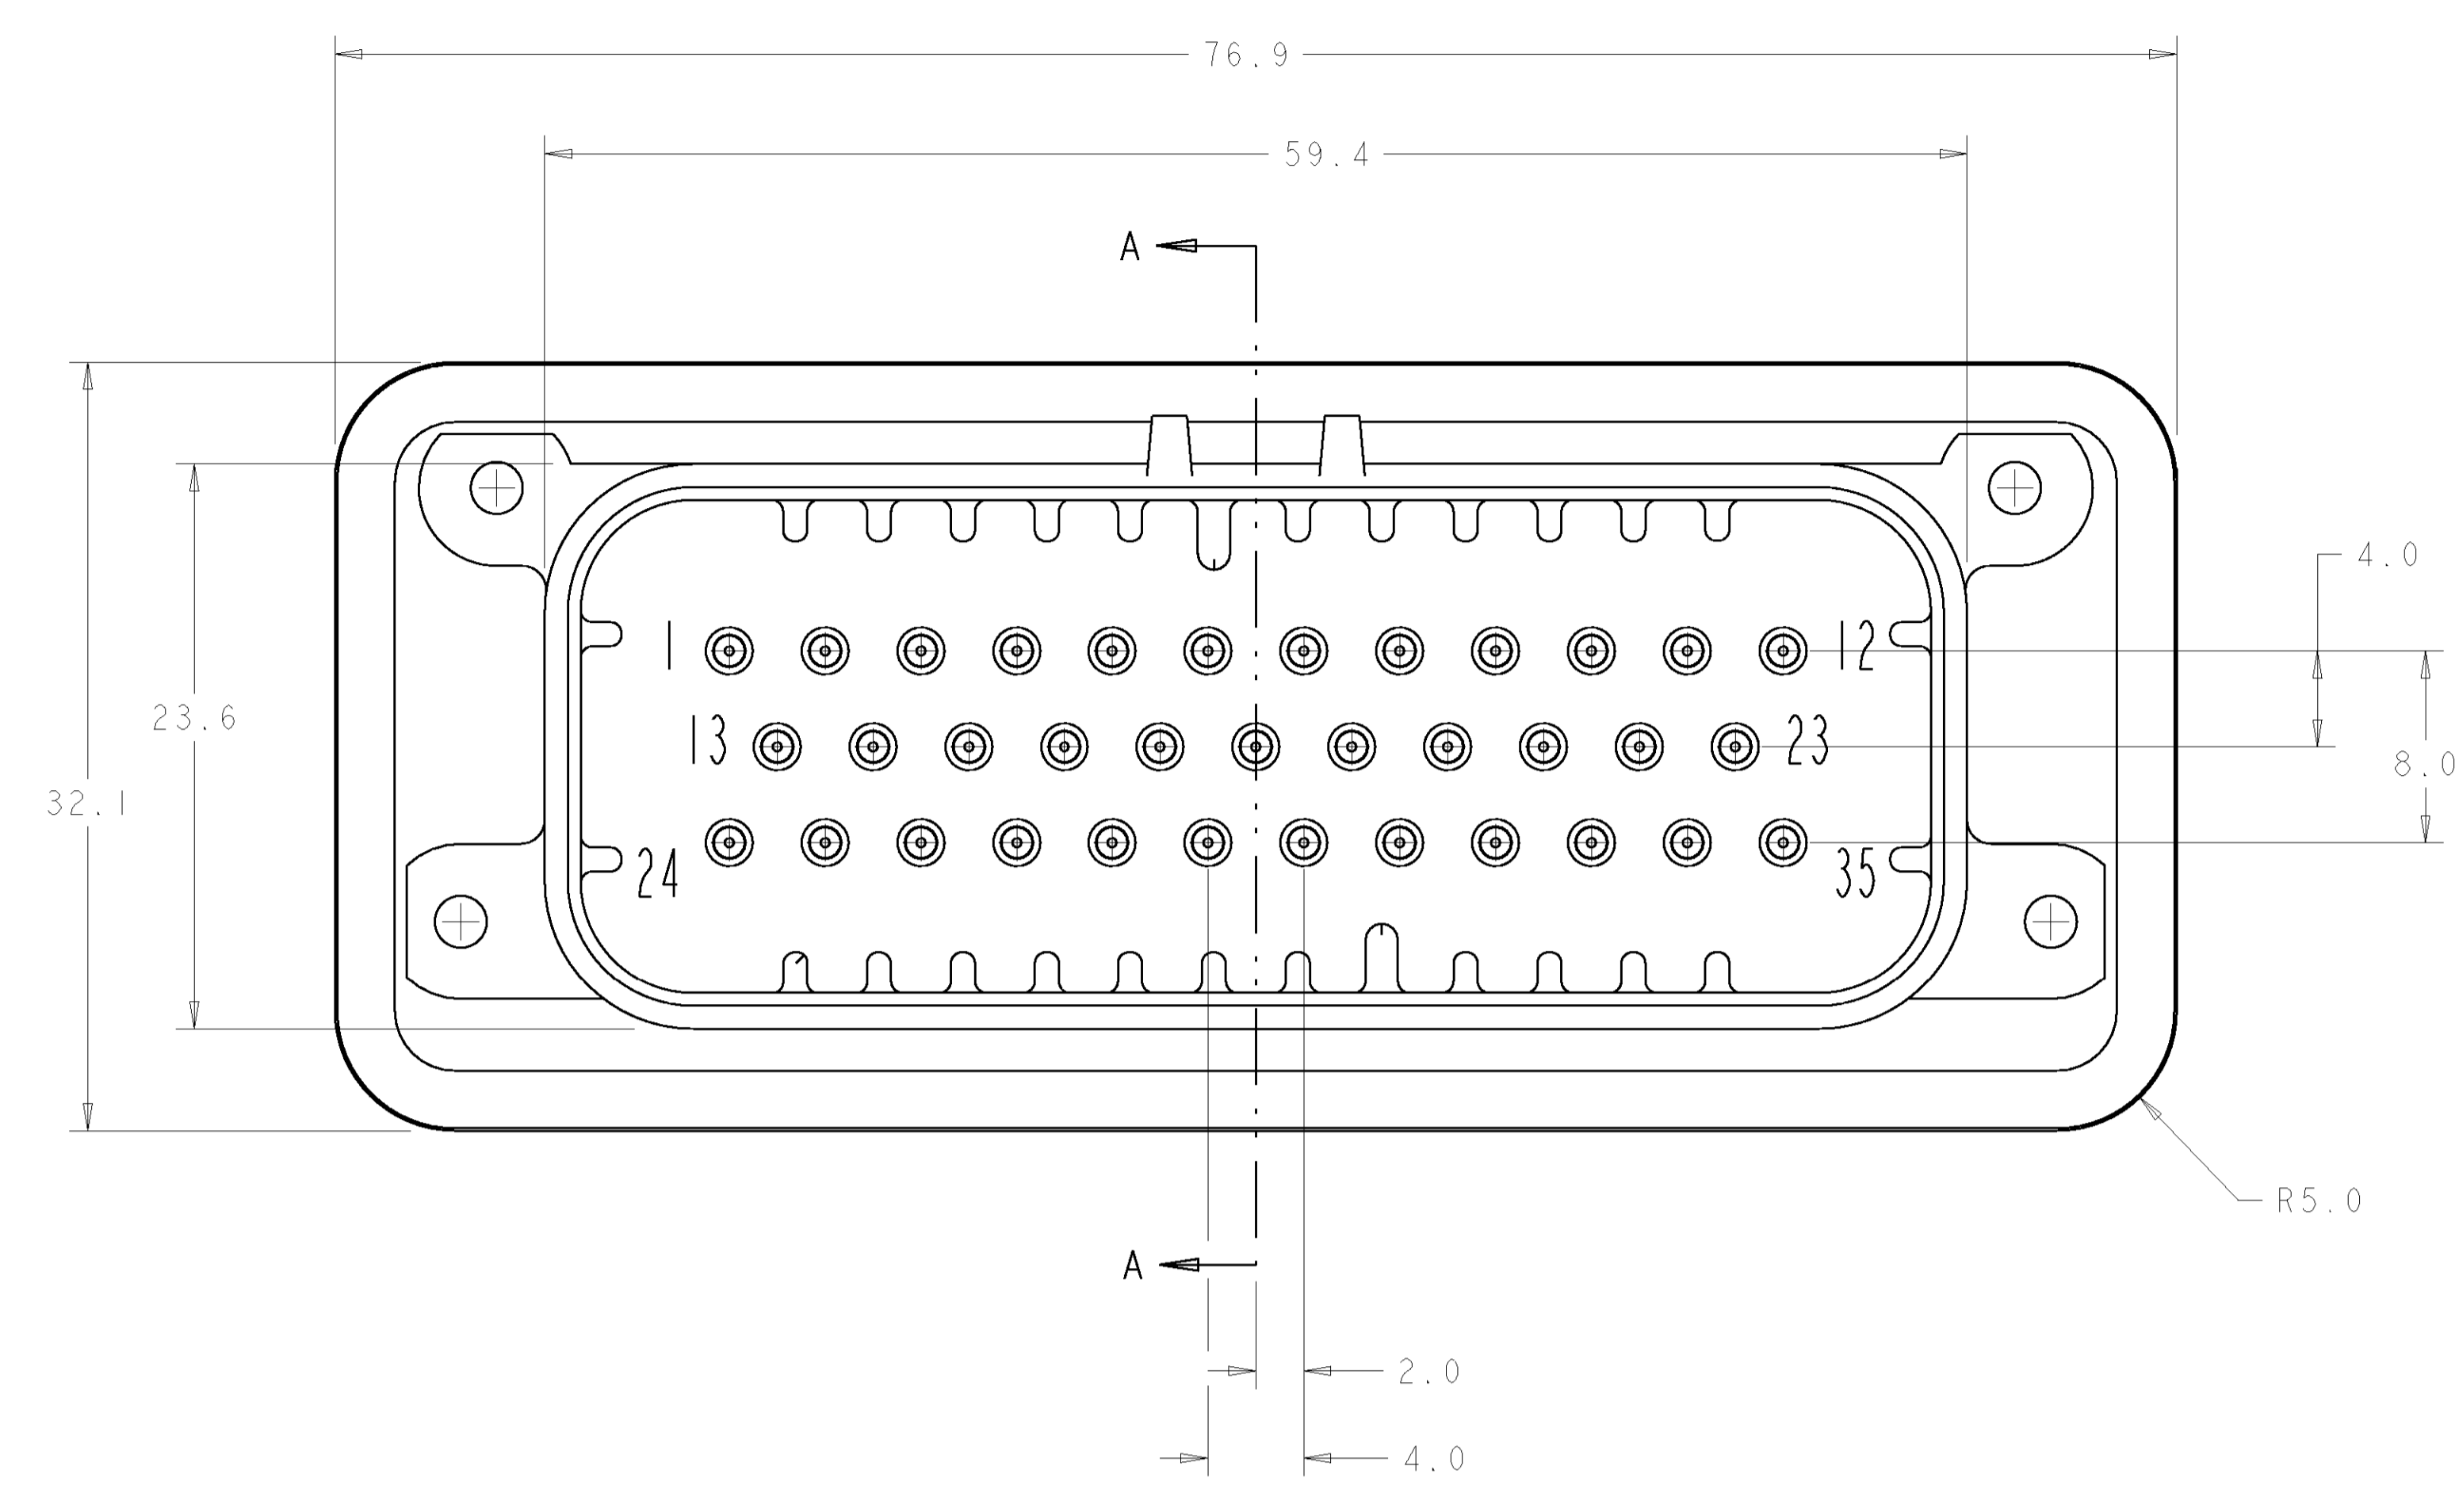

REVISIONS				
REV	DATE	BY	CHKD	APPV
J	REV PER ECR-07-012131			

ACCEPTS #4 SELF TAPPING SCREW (ELCO HI-LO THREAD CUTTING STYLE OR EQUIVALENT) TO BE DRIVEN AT 0.6±0.2 N-M.  
 HOUSING COLORS ARE MECHANICALLY KEYS TO MATE ONLY WITH IDENTICALLY COLORED PLUG ASSEMBLIES.

SILICONE	BRASS	DURAGOLD	PBT	ORANGE	1-776163-6
SILICONE	BRASS	DURAGOLD	PBT	BLUE	1-776163-5
SILICONE	BRASS	DURAGOLD	PBT	GRAY	1-776163-4
SILICONE	BRASS	DURAGOLD	PBT	NATURAL (WHITE)	1-776163-2
SILICONE	BRASS	DURAGOLD	PBT	BLACK	1-776163-1
SILICONE	BRASS	TIN	PBT	BLUE	776163-5
SILICONE	BRASS	TIN	PBT	GRAY	776163-4
SILICONE	BRASS	TIN	PBT	NATURAL (WHITE)	776163-2
SILICONE	BRASS	TIN	PBT	BLACK	776163-1
MATERIAL	MATERIAL	FINISH	MATERIAL	COLOR	PART NO
GASKET	CONTACTS		HOUSING		

tyco Electronics  
 Harrisburg, PA 17105-3808

35 POSITION, SNAP-IN, AMPSEAL

00779 ©=776163

SCALE 4:1