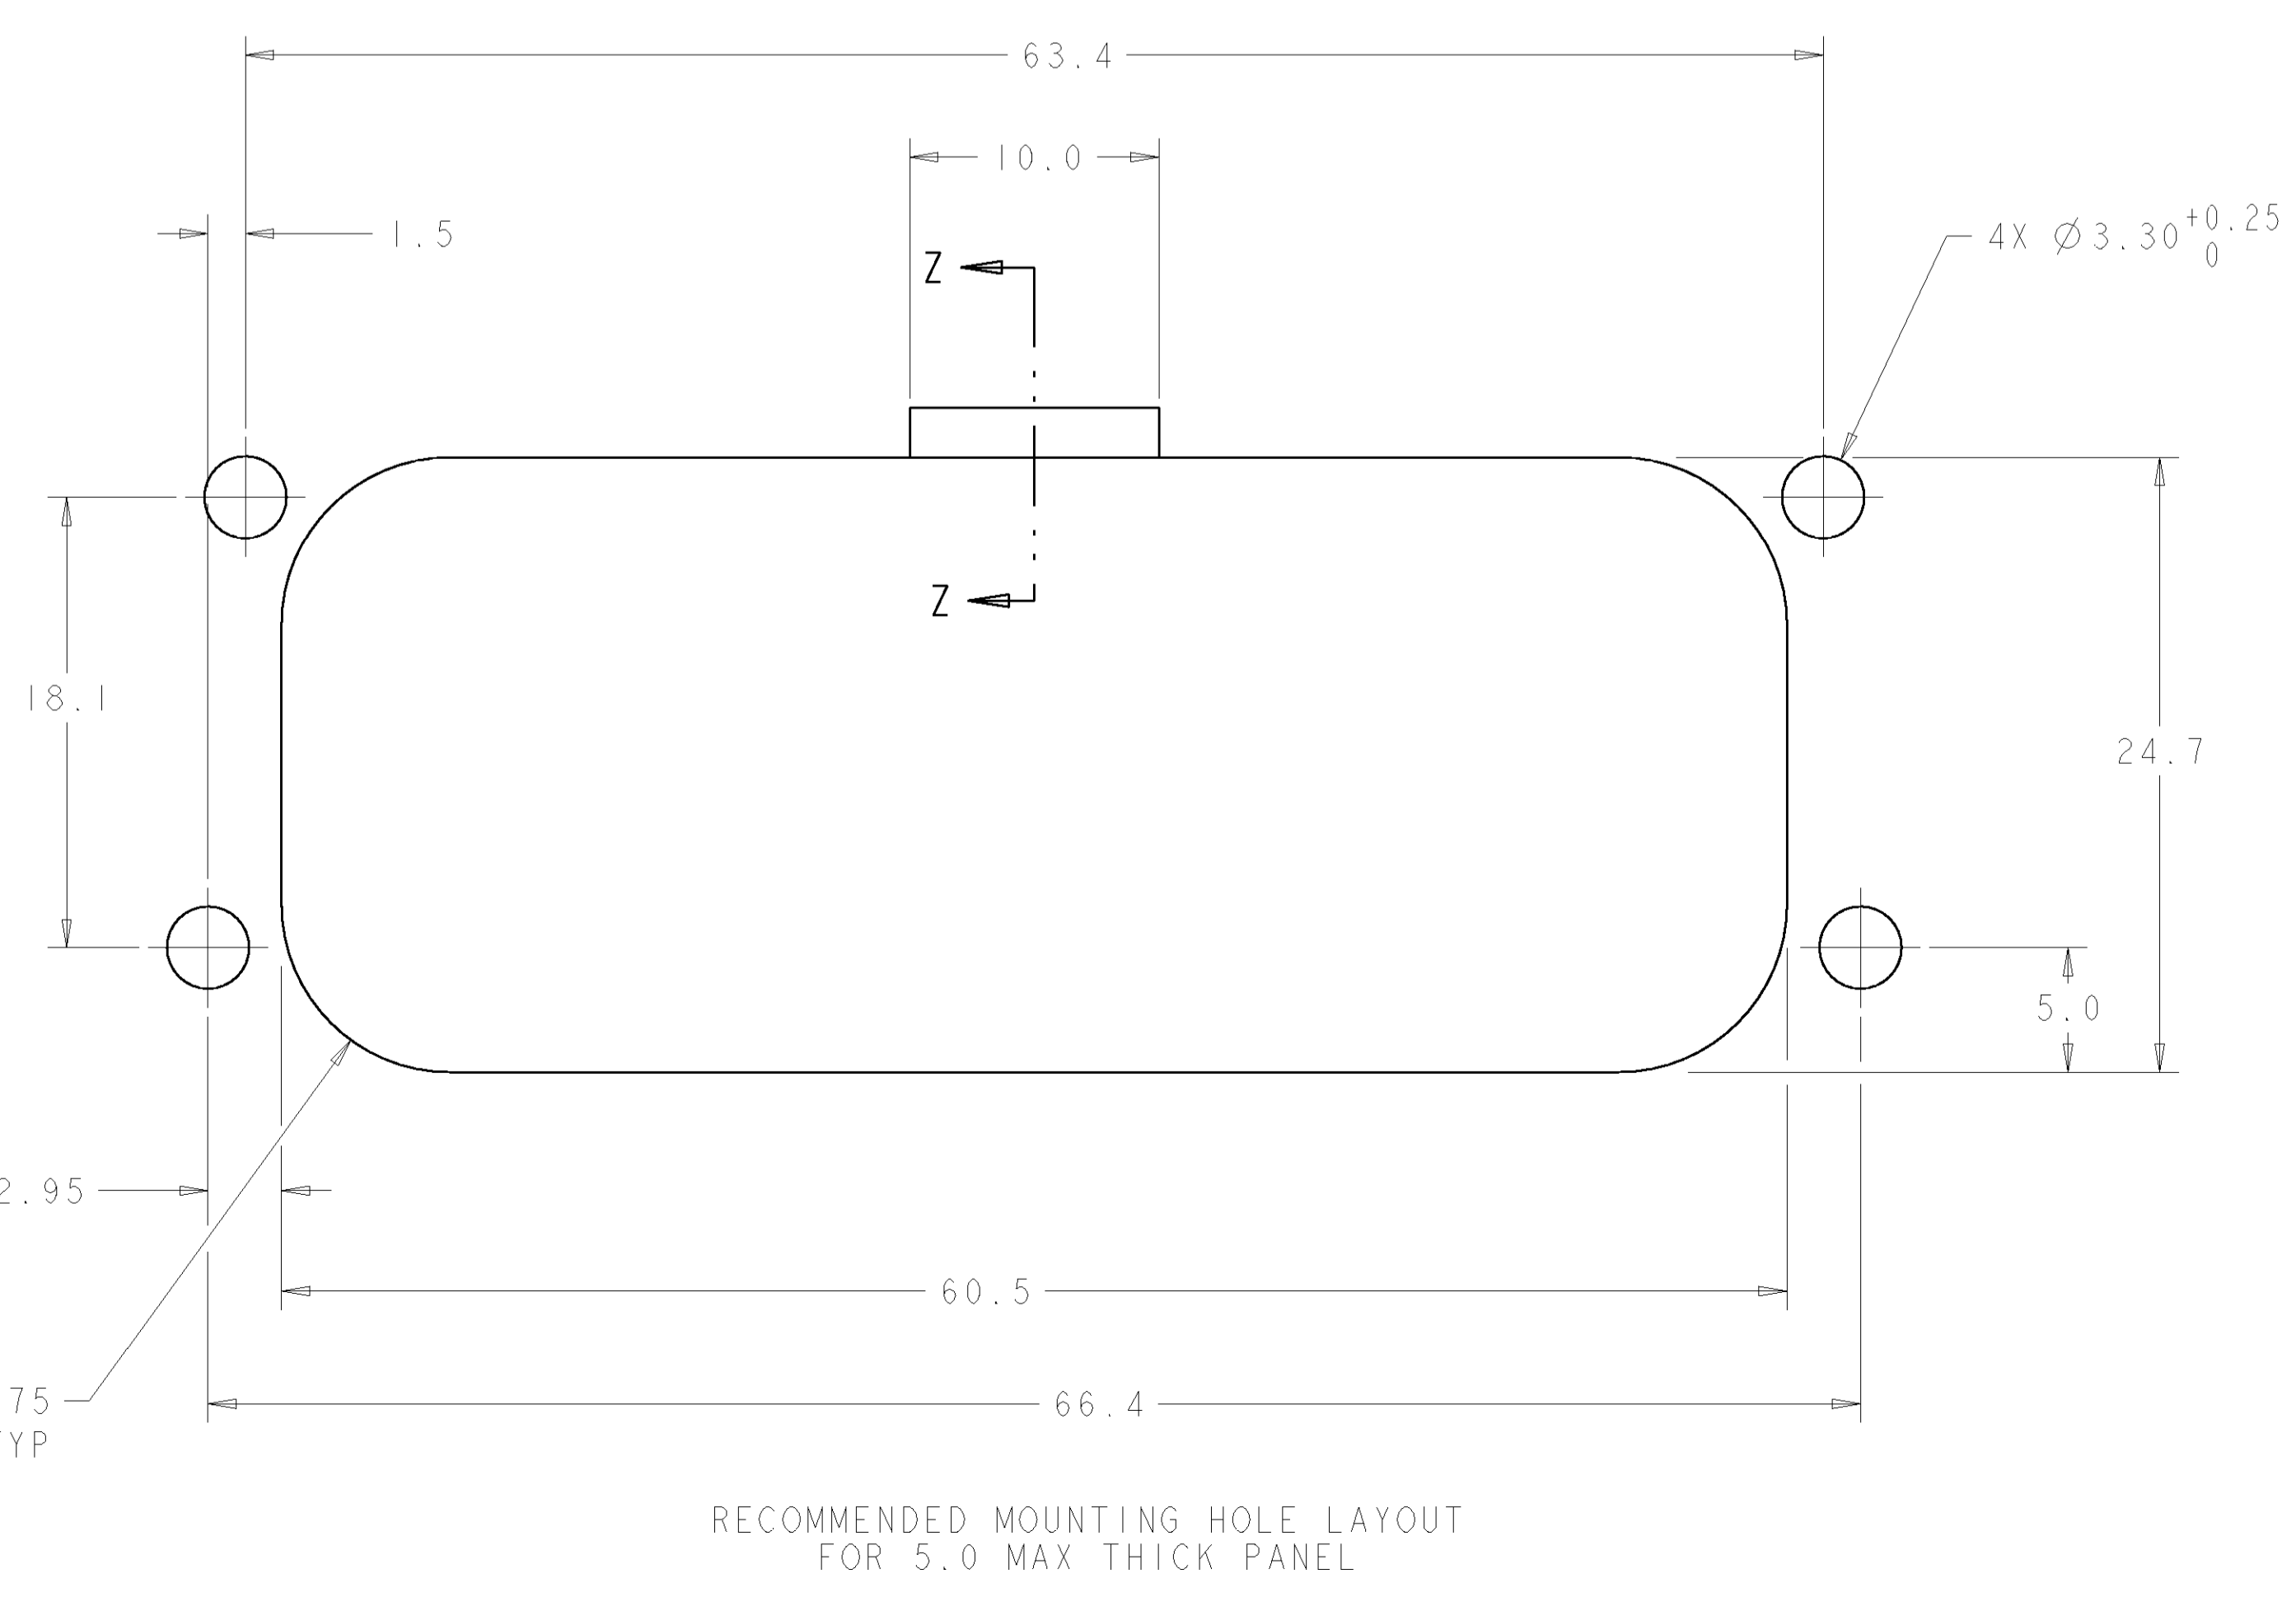

REVISIONS				
REV	DATE	BY	CHKD	APPV
J	REV PER ECR-07-012131			

ACCEPTS #4 SELF TAPPING SCREW (ELCO HI-LO THREAD CUTTING STYLE OR EQUIVALENT) TO BE DRIVEN AT 0.6±0.2 N-M.  
 HOUSING COLORS ARE MECHANICALLY KEYS TO MATE ONLY WITH IDENTICALLY COLORED PLUG ASSEMBLIES.

SILICONE	BRASS	DURAGOLD	PBT	ORANGE	1-776163-6
SILICONE	BRASS	DURAGOLD	PBT	BLUE	1-776163-5
SILICONE	BRASS	DURAGOLD	PBT	GRAY	1-776163-4
SILICONE	BRASS	DURAGOLD	PBT	NATURAL (WHITE)	1-776163-2
SILICONE	BRASS	DURAGOLD	PBT	BLACK	1-776163-1
SILICONE	BRASS	TIN	PBT	BLUE	776163-5
SILICONE	BRASS	TIN	PBT	GRAY	776163-4
SILICONE	BRASS	TIN	PBT	NATURAL (WHITE)	776163-2
SILICONE	BRASS	TIN	PBT	BLACK	776163-1
MATERIAL	MATERIAL	FINISH	MATERIAL	COLOR	PART NO
GASKET	CONTACTS		HOUSING		