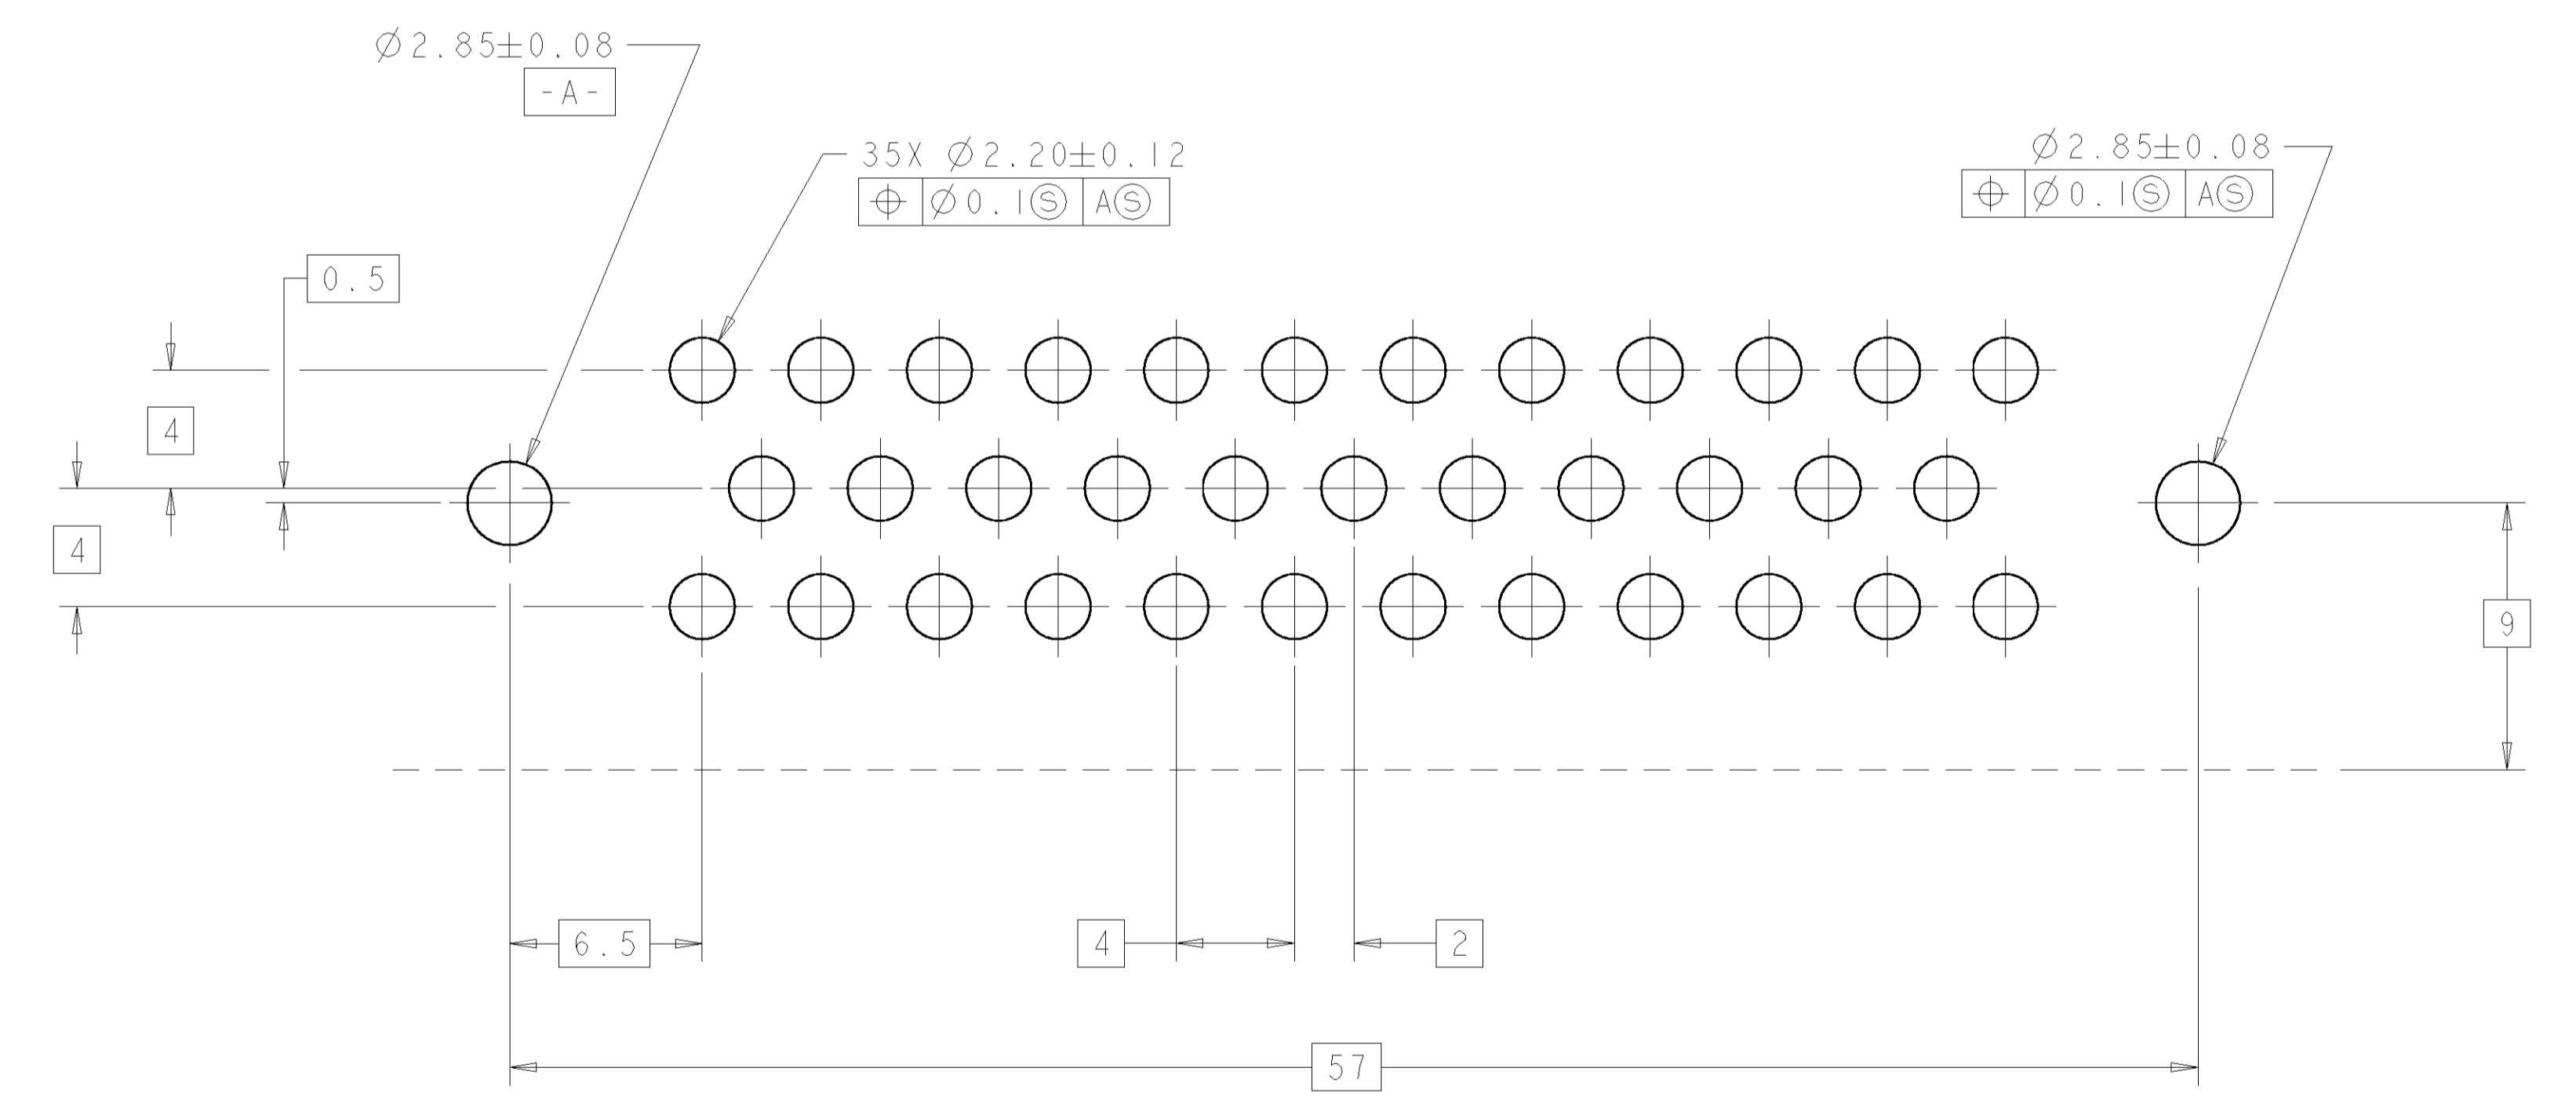

REVISIONS				
REV	DATE	BY	CHKD	APPV
J	REV PER ECR-07-012131			

ACCEPTS #4 SELF TAPPING SCREW (ELCO HI-LO THREAD CUTTING STYLE OR EQUIVALENT) TO BE DRIVEN AT 0.6±0.2 N-M.  
 HOUSING COLORS ARE MECHANICALLY KEYS TO MATE ONLY WITH IDENTICALLY COLORED PLUG ASSEMBLIES.

SILICONE	BRASS	DURAGOLD	PBT	ORANGE	1-776163-6
SILICONE	BRASS	DURAGOLD	PBT	BLUE	1-776163-5
SILICONE	BRASS	DURAGOLD	PBT	GRAY	1-776163-4
SILICONE	BRASS	DURAGOLD	PBT	NATURAL (WHITE)	1-776163-2
SILICONE	BRASS	DURAGOLD	PBT	BLACK	1-776163-1
SILICONE	BRASS	TIN	PBT	BLUE	776163-5
SILICONE	BRASS	TIN	PBT	GRAY	776163-4
SILICONE	BRASS	TIN	PBT	NATURAL (WHITE)	776163-2
SILICONE	BRASS	TIN	PBT	BLACK	776163-1
MATERIAL	MATERIAL	FINISH	MATERIAL	COLOR	PART NO
GASKET	CONTACTS		HOUSING		

tyco Electronics  
 Harrisburg, PA 17105-3808

35 POSITION, SNAP-IN, AMPSEAL

00779 ©=776163

SCALE 4:1