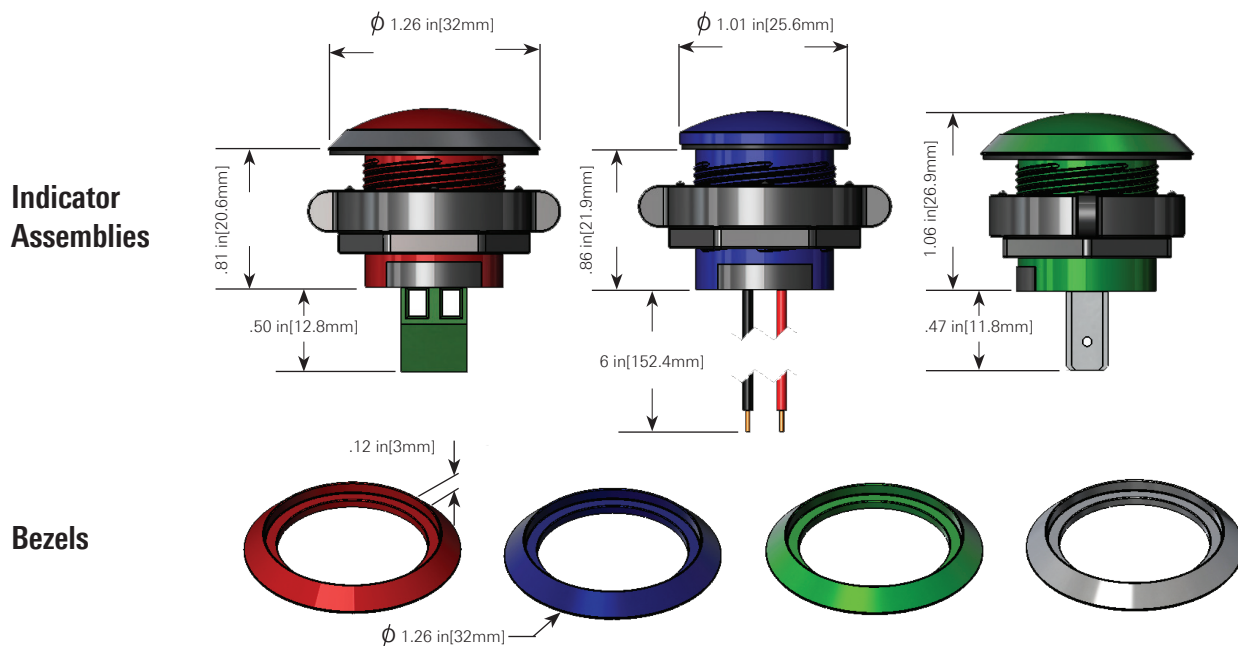

## Key features

- designed for extreme harsh and outdoor environments
- variety of connection options for fast, easy installation
- built-in LED can be used with 5, 12 or 24 volt D/C circuits
- fast pitch threads ease assembly, requiring only 1 turn
- special nut assembles by finger, or with 1" hex tool
- direct sunlight visibility
- wide angle viewable
- resistant to shock and vibration
- custom LEDs and lens colors available
- optional bezel available in many colors
- moisture sealed, IP 67/NEMA 6P rated
- RoHS compliant

## Product dimensions

## Product specifications

LED output	
LED color**	typ intensity, mcd
red	1300-1900
green	700-1400
white	1300-1700
blue	200-280
yellow	80-200

Materials	
body	polycarbonate, UL 94-V2
retaining nut	PBT/glass filled, UL 94-V0
wire	22 AWG 1007/1569
moisture seal	EPDM
bezel- plastic	ABS, UL 94-HB
bezel- metal	aluminum alloy

Termination Style	
X=	termination style
B	screw block
T	quick disconnect/ terminals
W	wire leads

\*Body color to match  
LED color

**\*Optional bezel: BZL 722-X**

Bezel size = 22mm

\*Sold Separately

Bezel Color	
X=	color
0	black
2	red
4	yellow
5	green
6	blue
9	white
A	actual aluminum
B	brushed aluminum
C	chrome