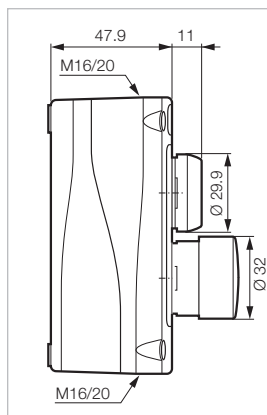

- Green
- Red

- NO
- NC

Marking

LBX210770