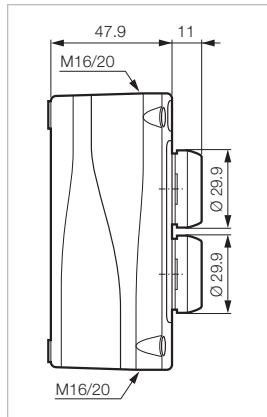

Control Stations \varnothing 22

▶ CONTROL STATIONS - NON-ILLUMINATED

 Technical Info (p. 103)

SPRING RETURN - FLUSH

LBX20120

- Green
- Red

- NO
- NC

Marking