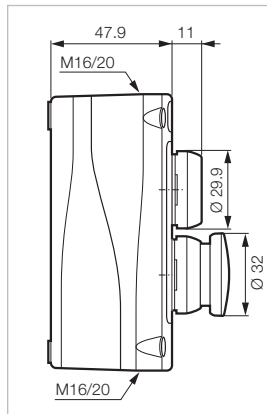

- Green
- Red

- NO
- NC

Marking

LBX210660