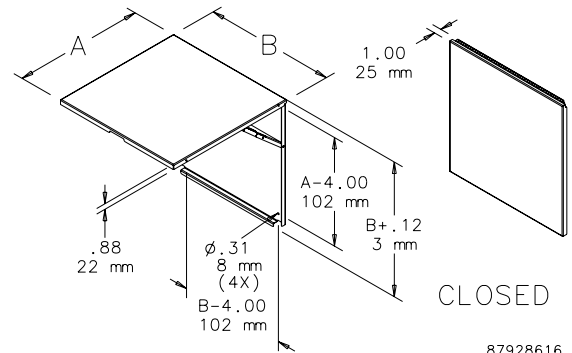

STAINLESS STEEL FOLDING SHELF

Supports instruments and test equipment used to install and maintain electrical components in an enclosure. Also ideally suited for supporting laptop computers, monitoring units and other equipment used with programmable controllers. The shelf can be installed on the inside or outside surface of larger Hoffman industrial enclosures (except PROLINE™). Automatically locks in the horizontal position when raised. When not in use, the shelf folds down and projects only 1 in. (25 mm) from the mounting surface. Constructed of 304 stainless steel with a brushed finish. Maintains UL/CSA Type 4, 4X and 12 rating when properly installed on a Hoffman enclosure.

BULLETIN: A80

Catalog Number	Size Ax B in./mm	Maximum Distributed Load Rating (lb.)	Maximum Distributed Load Rating (kg)
ACSHELF12	12.00 x 12.00 305 x 305	150	68
ACSHELF1212SS	12.00 x 12.00 305 x 305	150	68
ACSHELF1818SS	18.00 x 18.00 457 x 457	150	68
ACSHELF2424SS	24.00 x 24.00 610 x 610	150	68

BULLETIN: A34Y. A80

Catalog Number	Size Ax B in./mm	Maximum Distributed Load Rating (lb.)	Maximum Distributed Load Rating (kg)	Finish
AASHLF1218	18.00 x 12.00 457 x 305	150	68	White
AA61SHLF1218	18.00 x 12.00 457 x 305	150	68	Gray
AA35SHLF1218	18.00 x 12.00 457 x 305	150	68	Light gray
AASHLF1818	18.00 x 18.00 457 x 457	150	68	White
AA61SHLF1818	18.00 x 18.00 457 x 457	150	68	Gray
AA35SHLF1818	18.00 x 18.00 457 x 457	150	68	Light gray
AASHLF2424	24.00 x 24.00 610 x 610	150	68	White
AA61SHLF2424	24.00 x 24.00 610 x 610	150	68	Gray
AA35SHLF2424	24.00 x 24.00 610 x 610	150	68	Light gray