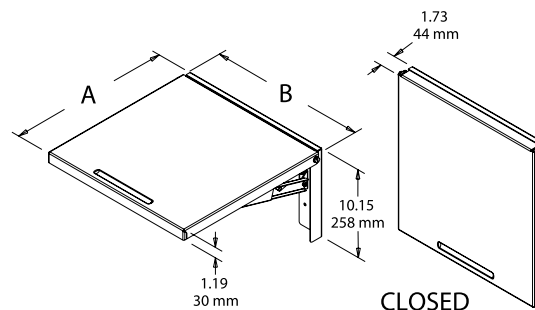

STAINLESS STEEL FOLDING SHELF

Supports instruments and test equipment used to install and maintain electrical components in an enclosure. Also ideally suited for supporting laptop computers, monitoring units and other equipment used with programmable controllers. The shelf can be installed on the inside or outside surface of larger Hoffman industrial enclosures (except PROLINE™). Automatically locks in the horizontal position when raised. When not in use, the shelf folds down and projects only 1 in. (25 mm) from the mounting surface. Constructed of 304 stainless steel with a brushed finish. Maintains UL/CSA Type 4, 4X and 12 rating when properly installed on a Hoffman enclosure.

BULLETIN: A80

Catalog Number	Size Ax B in./mm	Maximum Distributed Load Rating (lb.)	Maximum Distributed Load Rating (kg)
ACSHELF12	12.00 x 12.00 305 x 305	150	68
ACSHELF1212SS	12.00 x 12.00 305 x 305	150	68
ACSHELF1818SS	18.00 x 18.00 457 x 457	150	68
ACSHELF2424SS	24.00 x 24.00 610 x 610	150	68

87928616

LARGE FOLDING SHELF

Supports instruments and test equipment used to install and maintain electrical components in an enclosure. Also ideally suited for supporting laptop computers, monitoring units and other equipment used with programmable controllers. The shelf can be installed on the inside or outside surface of larger Hoffman industrial enclosures (except PROLINE™). Automatically locks in the horizontal position when raised. When not in use, the shelf folds down to 1.73 in. (44 mm) from the mounting surface. All parts are heavy gauge steel. Maintains UL/CSA Type 4 and 12 when properly installed on a Hoffman enclosure.

BULLETIN: A34Y. A80