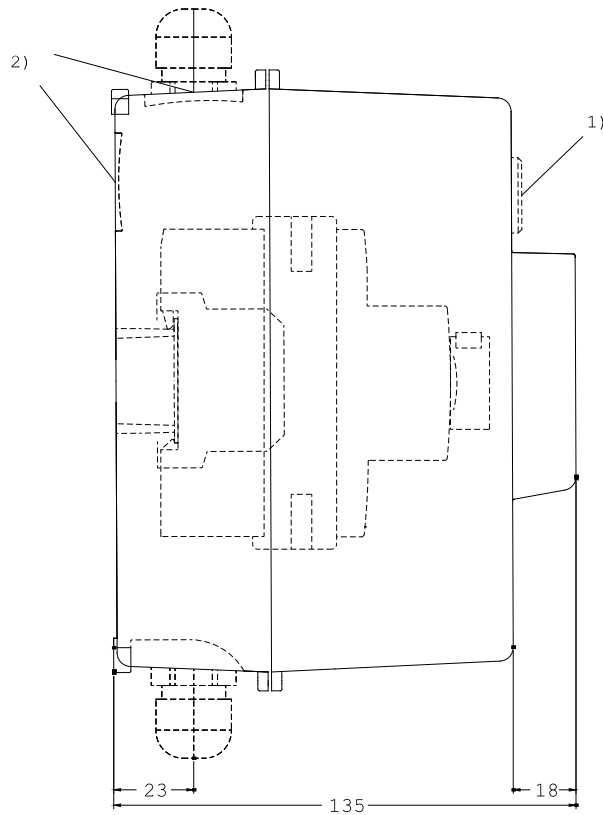

CAST-ALUMINIUM HOUSING IP 65,  
MOUNTING WIDTH 72MM,  
WITH PE-TERMINAL FOR CIRCUIT-BREAKERS,  
SIZE S0

Certificates/ approvals:

General Product Approval	Declaration of Conformity	Test Certificates	
	 EG-Konf.	<a href="#">Special Test Certificate</a>	<a href="#">Type Test Certificates/Test Report</a>

Industry Mall (Online ordering system)  
<http://www.siemens.com/industrial-controls/mall>

Cax online generator  
<http://www.siemens.com/cax>

1) Leuchtmelder  
rechoeffnung fuer Verschraubung M25

last change: