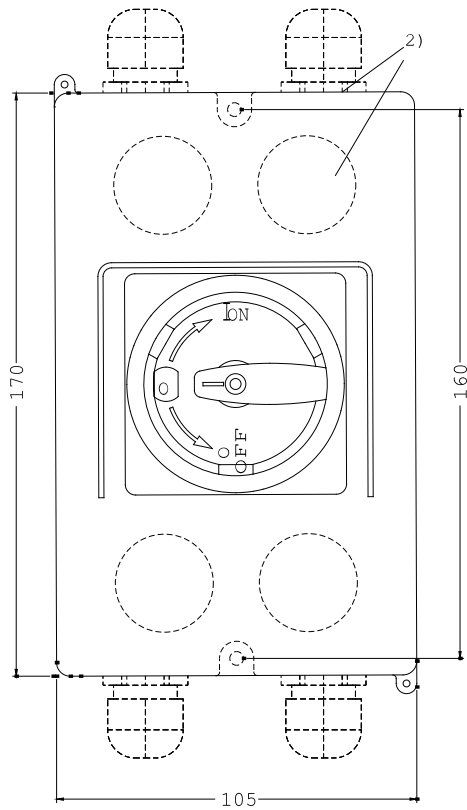

CAST-ALUMINIUM HOUSING IP 65,  
MOUNTING WIDTH 72MM,  
WITH PE-TERMINAL FOR CIRCUIT-BREAKERS,  
SIZE S0

Certificates/ approvals:

General Product Approval	Declaration of Conformity	Test Certificates	
	 EG-Konf.	<a href="#">Special Test Certificate</a>	<a href="#">Type Test Certificates/Test Report</a>

Shipping Approval

other

- [Confirmation](#)
- [Declaration of Conformity](#)
- [other](#)
- [Environmental Confirmations](#)

Further information:

Information- and Downloadcenter (Catalogs, Brochures,...)  
<http://www.siemens.com/industrial-controls/catalogs>

Industry Mall (Online ordering system)  
<http://www.siemens.com/industrial-controls/mall>

Cax online generator  
<http://www.siemens.com/cax>

1) Leuchtmelder  
rechoeffnung fuer Verschraubung M25

last change: