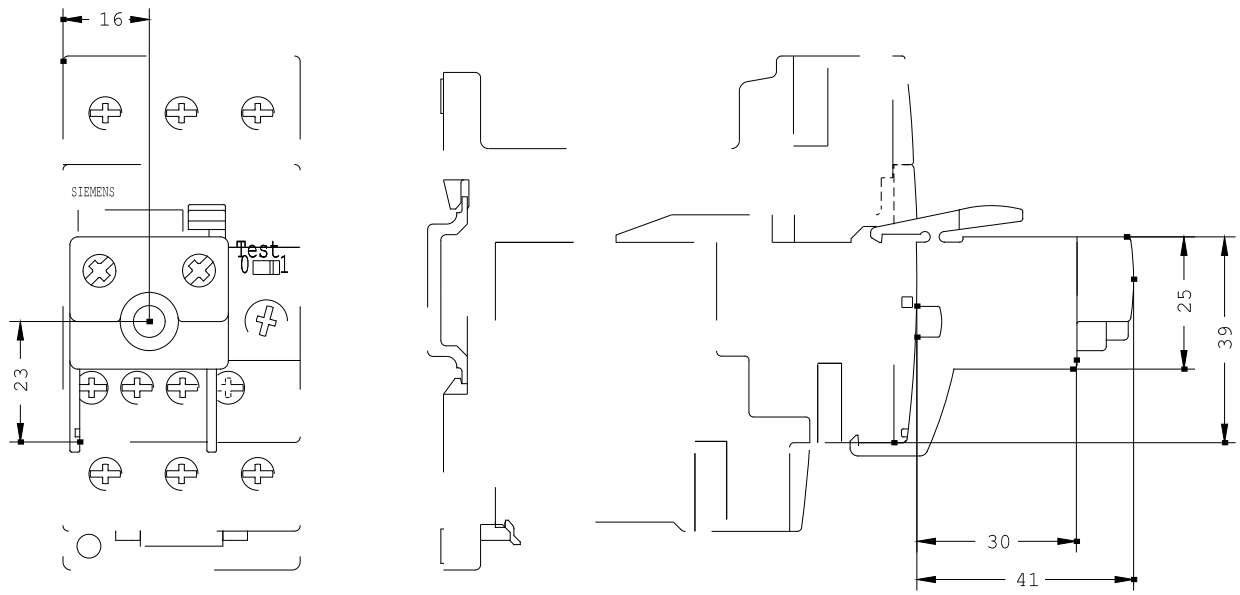

last change: