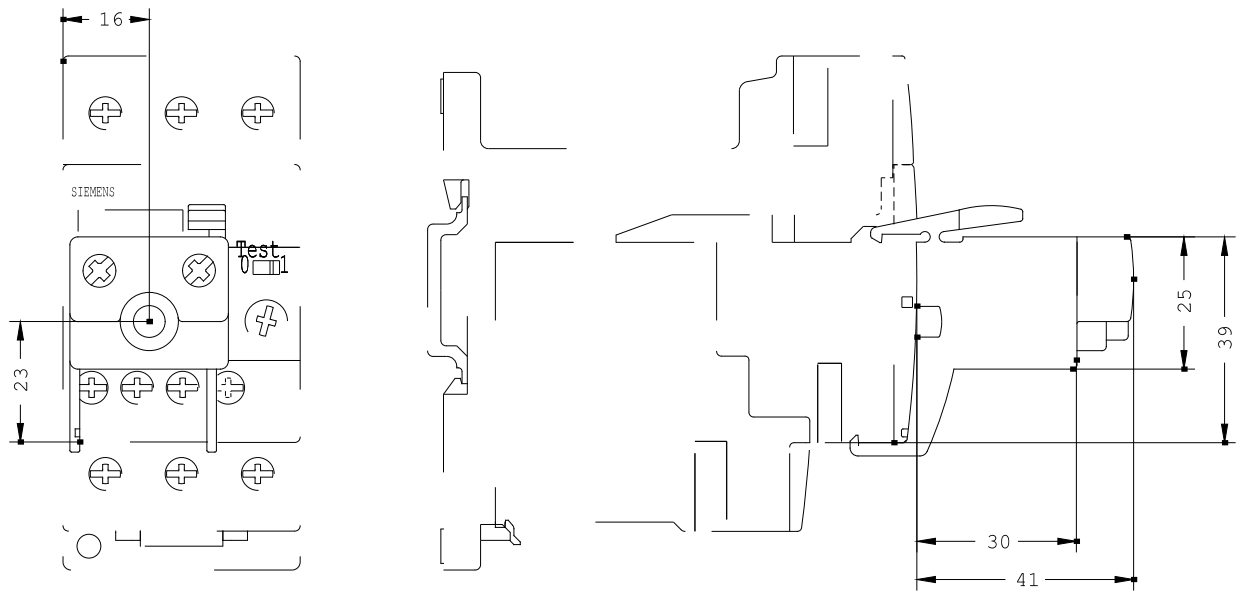

last change: