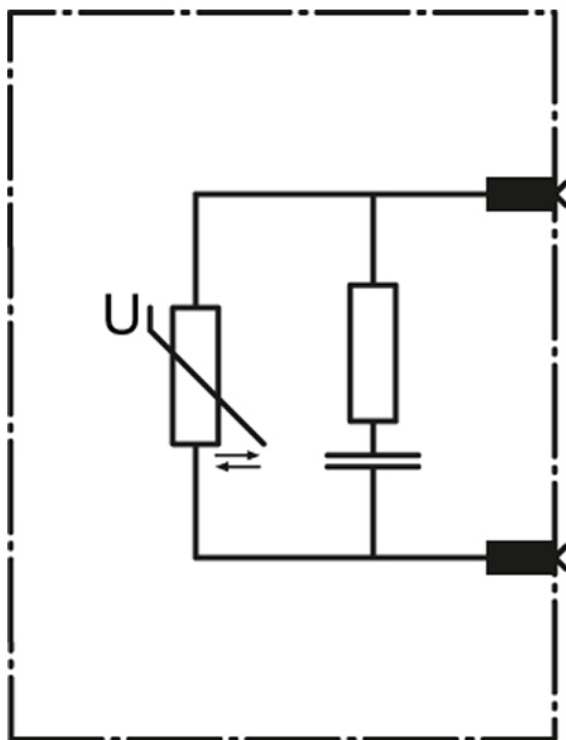

last change: