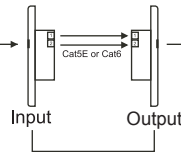

HDMI signal source such as Blu-ray, DVD, Cable TV or Satellite

Video display such as HDTV

HDMI signal source such as Blu-ray, DVD, Cable TV or Satellite

HDMI cable

HDMI cable

Video display such as HDTV

Video Resolution	Lan Cable	Max Distance (Meters)
1080P	CAT6-STP	35
	CAT6-UTP	32
	CAT5E-STP	32
	CAT5E-UTP	28
1080i	CAT6-STP	55
	CAT6-UTP	50
	CAT5E-STP	50
	CAT5E-UTP	45
720P	CAT6-STP	55
	CAT6-UTP	50
	CAT5E-STP	50
	CAT5E-UTP	45
480P	CAT6-STP	80
	CAT6-UTP	73
	CAT5E-STP	73
	CAT5E-UTP	70

RJ45 Connector Pinouts

Pin	Color
1	White / Orange
2	Orange
3	White / Green
4	Blue
5	White / Blue
6	Green
7	White / Brown
8	Brown

Label

Bandwidth	1.65GHz
Support	HDMI1.3, DVI1.0, HDCP1.1
Video format supported	
DTV/HDTV	1080P/1080i/720P/720i/480P/576i/480i
Transmission distance	
Solid Cat6 STP 23AWG	35m of 1080P
Solid Cat6 UTP 23AWG	32m of 1080P
Solid Cat5e STP 24AWG	32m of 1080P
Solid Cat5e UTP 24AWG	28m of 1080P
Resolutions(HDTV)	
Interlaced	480i,576i,720i,1080i
Progressive	480P,576P,720P,1080P
Mechanical	
Size	114.5mm*70mm*29.5mm
Weight(Net)	0.200KG
Power consumption	10W(max)
Warranty	
Limited Warranty	1 Year
Environmental	
Operating Temperature	0°C to + 70°C
Operating Humidity	10% to 85%RH
Storage Temperature	0°C to + 80°C
Storage Humidity	5% to 95% RH
Regulatory Approvals	
Converter Unit	FCC,CE