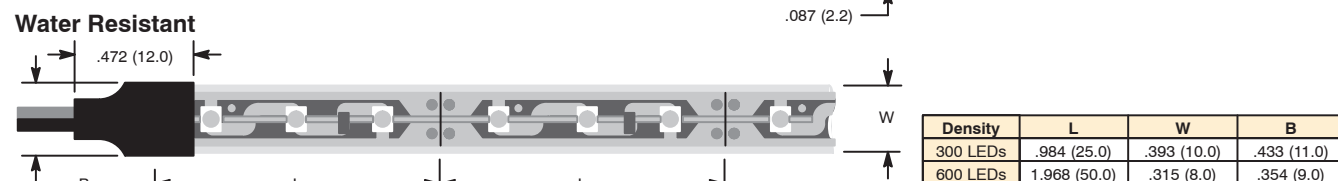

Water Resistant