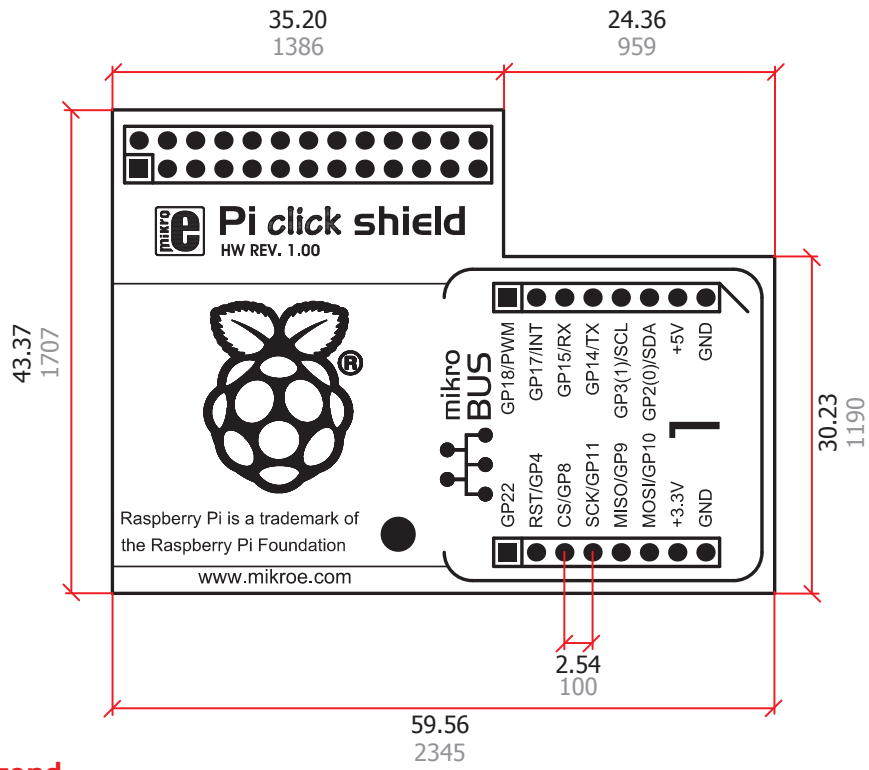

Pi click shield - dimensions

Legend

-  mm
-  mils