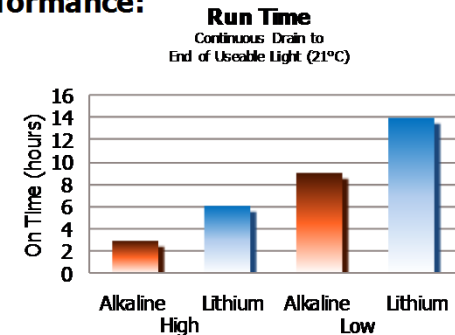

Performance:

Tested according to ANSI/NEMA FL 1 Standards.

Important Notice

This datasheet contains information specific to products manufactured at the time of its publication
Contents herein do not constitute a warranty
©Energizer / All Rights Reserved