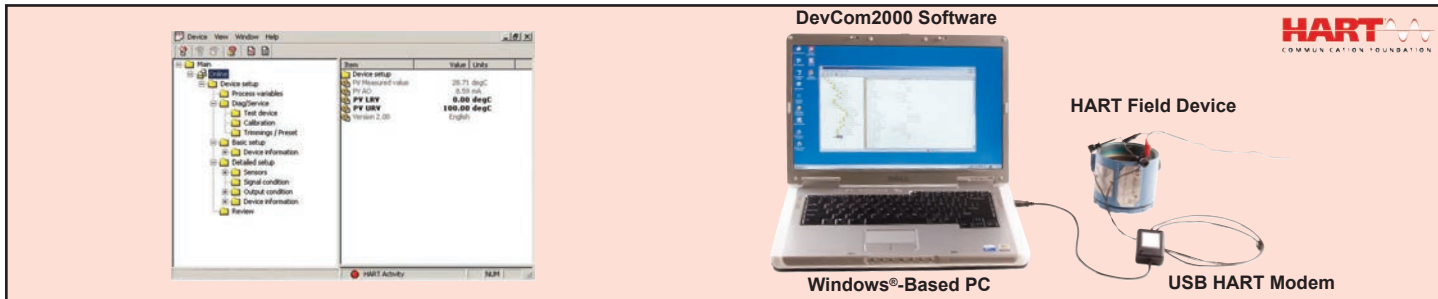

# HART<sup>®</sup> Communication Protocol Software

Includes USB HART Modem

The Model DevCom2000 HART<sup>®</sup> Communicator Software turns your PC into a full-featured HART<sup>®</sup> communicator. Now it is possible to configure transmitters and control valves at the desktop or in the field. DevCom2000 uses device descriptions (DDs) to retrieve data that is stored in the memory of smart field devices. This software is a simple, reliable and secure method to add new measurement values to control systems without the need of additional wires. This software eliminates the need to purchase and maintain a separate handheld HART<sup>®</sup> communicator.