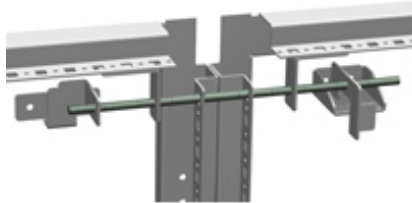

## Interlock Kit *HMEIK Series*

- Master Interlock Kit- required for master door in system
- Slave Interlock Kit- required for each slave door to be interlocked with master door
- Rod connector kit- required for connecting to slave kit
- Clear zinc plated
- All kits maintain UL/CSA Type 12 approvals

Part Number	Description
<b>HMIK</b>	Master Interlock Kit
<b>HSIK</b>	Slave Interlock Kit
<b>HSCRD</b>	Rod Connector kit 600-1200 wide

Ordering Guide Common assemblies	Required
Single Door (Master Right or left) to Single door Cabinet	Master Interlock Kit
Single Door (Master right) to Double door Cabinet	Master Interlock Kit
Single Door (Master left) to Double door cabinet	Master Interlock Kit + Rod Connector Kit
Double Door (Master Right or Left) to Double door Cabinet	Master Interlock Kit + Rod Connector Kit
Any Additional cabinets to any of the above configurations	Slave + Rod Connector kit